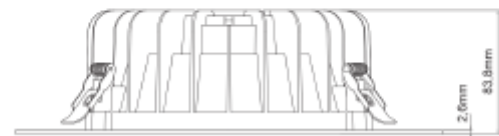

Leila R

Art. no: 102230-01-3

LIGHT TECHNICAL

Lightsource Type:	LED (built in)
Lumen Output:	2050
Lumen LED (tc=25):	2600
Beam Angle:	70°
CCT (Color Temperature):	3000
CRI / Ra:	90
Color Code:	930
MacAdam (SDCM):	3
Lens (Diffuser):	Opal

MOUNTING / CONNECTION

Connection:	Depending on driver
Cut-out [mm]:	240-270
Mounting:	Recessed, Ceiling

PRODUCT

To be recessed in insulation:	No
Ingress Protection:	IP20
Lifetime [h]:	L80B10: 100 000
Color:	White
Diameter [mm]:	290
Housing Material :	Aluminium

ELECTRICAL DATA

Dimming:	Depending on Driver
System Power [W]:	23
System Voltage [V]:	230V 50Hz
Protection Class:	2
Current Output [mA]:	600