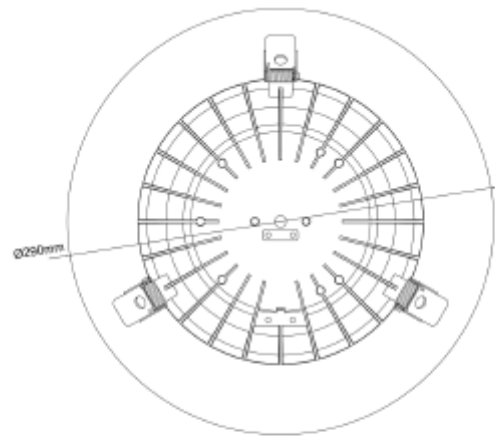

FDV SPEC SHEET

Leila R

Art. no: 102230-01-3

Lighting Solutions

Leila R

Art. no: 102230-01-3

LIGHT TECHNICAL

Lightsource Type:	LED (built in)
Lumen Output:	2050
Lumen LED (tc=25):	2600
Beam Angle:	70°
CCT (Color Temperature):	3000
CRI / Ra:	90
Color Code:	930
MacAdam (SDCM):	3
Lens (Diffuser):	Opal

MOUNTING / CONNECTION

Connection:	Depending on driver
Cut-out [mm]:	240-270
Mounting:	Recessed, Ceiling

PRODUCT

To be recessed in insulation:	No
Ingress Protection:	IP20
Lifetime [h]:	L80B10: 100 000
Color:	White
Diameter [mm]:	290
Housing Material :	Aluminium

ELECTRICAL DATA

Dimming:	Depending on Driver
System Power [W]:	23
System Voltage [V]:	230V 50Hz
Protection Class:	2
Current Output [mA]:	600