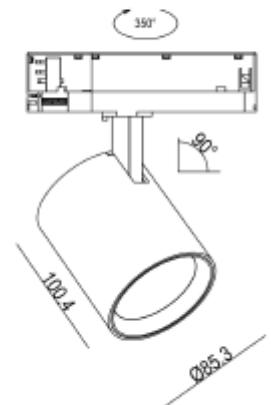

FDV SPEC SHEET

Rod Midi C

Art. no: 102310-40-2

Lighting Solutions

Rod Midi C

Art. no: 102310-40-2

LIGHT TECHNICAL

Lightsource Type:	LED (built in)
Lumen Output:	3289
MacAdam (SDCM):	3
Lens (Diffuser):	Clear

MOUNTING / CONNECTION

Mounting:	Track, Ceiling
-----------	----------------

PRODUCT

Ingress Protection:	IP20
Operating Temperature [°C]:	0 - 35
Lifetime [h]:	L80B10: 100 000
Height [mm]:	101
Diameter [mm]:	86
Weight [kg]:	0,63
Housing Material :	Aluminium
Diffuser Material:	Aluminium
Material 2:	Polycarbonate