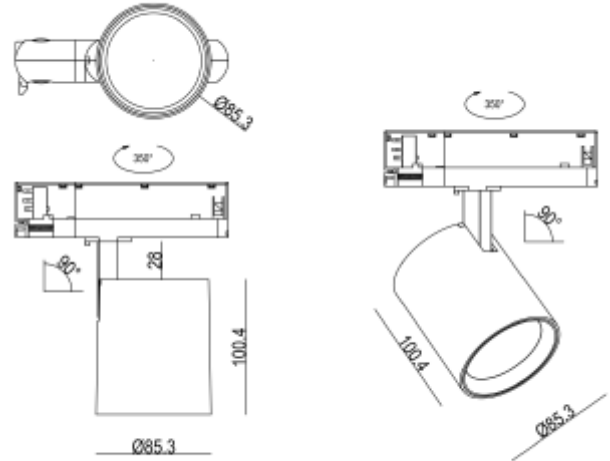

PRODUCT SHEET

Rod Midi C

Art. no: 102310-40-2

Lighting Solutions

Rod Midi C

SPECIFICATIONS

Lightsource Type:	LED (built in)
Lumen Output:	3289lm
Lens (Diffuser):	Clear
Dimming:	None
System Voltage [V]:	230V 50Hz
Mounting:	Track, Ceiling
Lifetime [h]:	L80B10: 100 000h
Lumen/W:	143lm/W
MacAdam (SDCM):	3
Height [mm]:	101mm
Diameter [mm]:	86mm
Weight [kg]:	0,63kg