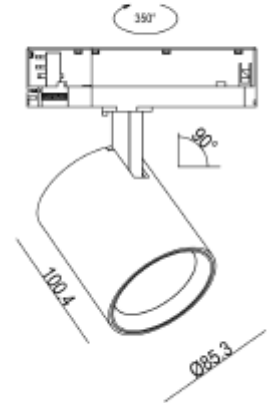

## FDV SPEC SHEET

Rod Midi C

Art. no: 102310-40-3

Lighting Solutions

### PRODUCT

Ingress Protection:	IP20
Operating Temperature [°C]:	0 - 35
Lifetime [h]:	L80B10: 100 000
Color:	White
Height [mm]:	101
Diameter [mm]:	86
Weight [kg]:	0,63
Housing Material :	Aluminium
Diffuser Material:	Aluminium
Material 2:	Polycarbonate