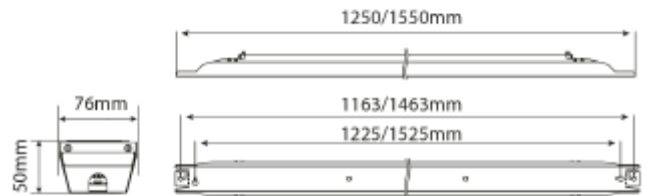

## FDV SPEC SHEET

C Line Base

Art. no: 102517-2-00-1

Lighting Solutions

# C Line Base

Art. no: 102517-2-00-1

### PRODUCT

Ingress Protection:	IP23
Impact Protection:	IK08
Operating Temperature [°C]:	-20 - 40
Lifetime [h]:	L80: 100 000
Color:	Steel
Length [mm]:	1550
Height [mm]:	50
Width [mm]:	76
Weight [kg]:	2,54