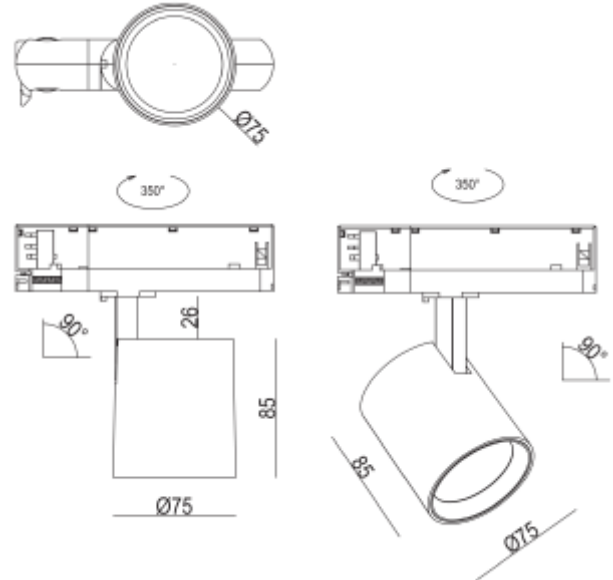

## PRODUCT SHEET

Rod Mini C

Art. no: 102530-36-2

Lighting Solutions

# Rod Mini C

SPECIFICATIONS	
Lightsource Type:	LED (built in)
System Power [W]:	15W
CCT (Color Temperature):	2700K
CRI / Ra:	90
Lumen Output:	1750lm
Lumen LED (tc=25):	2145lm
Beam Angle:	36°
Lens (Diffuser):	Clear
Dimming:	None
Flickerfree:	Yes
System Voltage [V]:	230V 50Hz
Connection:	Track 3-Circuit
Mounting:	Track, Ceiling
Lifetime [h]:	L80B10: 100 000h
Lumen/W:	116lm/W
MacAdam (SDCM):	3
Color:	Black
Height [mm]:	85mm
Width [mm]:	75mm
Diameter [mm]:	75mm
Weight [kg]:	0,485kg
Emergency light [h]:	No Emergency light

Rod Mini C is perfect for illuminating small areas such as walkways, stairs, or shelves to create a cozy atmosphere. With an impressive color rendering index (CRI) of over 80 and a warm color temperature of 3000K, Rod Mini C provides pleasant and atmospheric lighting with a light output of 350 lm/m and an efficiency of 80 lm/W. The product has a diameter of 75 mm, height of 85 mm, and an IP rating of IP20, making it suitable for indoor use.