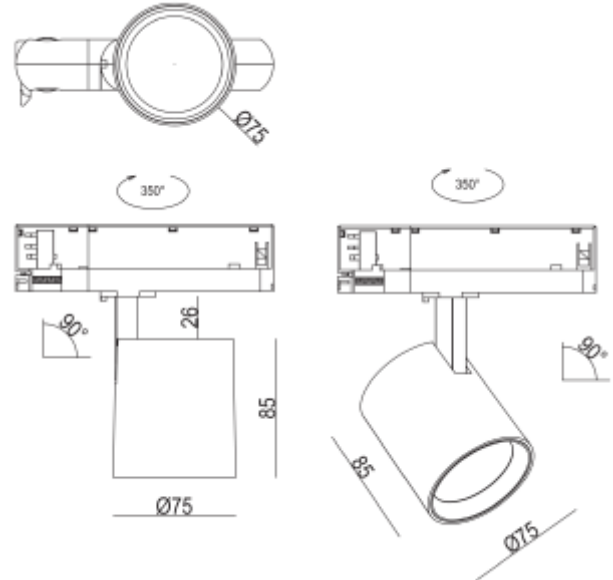

PRODUCT SHEET

Rod Mini C

Art. no: 102530-36-3

Lighting Solutions

Rod Mini C

SPECIFICATIONS	
Lightsource Type:	LED (built in)
System Power [W]:	15W
CCT (Color Temperature):	2700K
CRI / Ra:	90
Lumen Output:	1750lm
Lumen LED (tc=25):	2145lm
Beam Angle:	36°
Lens (Diffuser):	Clear
Dimming:	None
Flickerfree:	Yes
System Voltage [V]:	230V 50Hz
Connection:	Track 3-Circuit
Mounting:	Track, Ceiling
Lifetime [h]:	L80B10: 100 000h
Lumen/W:	116lm/W
MacAdam (SDCM):	3
Color:	White
Height [mm]:	85mm
Width [mm]:	75mm
Diameter [mm]:	75mm
Weight [kg]:	0,485kg
Emergency light [h]:	No Emergency light

Rod Mini C is perfect for illuminating small areas such as walkways, stairs, or shelves to create a cozy atmosphere. With an impressive color rendering index (CRI) of over 80 and a warm color temperature of 3000K, Rod Mini C provides pleasant and atmospheric lighting with a light output of 350 lm/m and an efficiency of 80 lm/W. The product has a diameter of 75 mm, height of 85 mm, and an IP rating of IP20, making it suitable for indoor use.