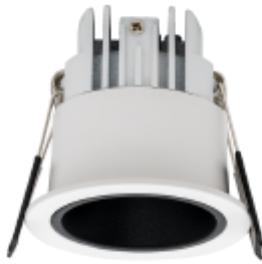

## PRODUCT SHEET

Cilla Micro

Art. no: 102710-24-3

Lighting Solutions

## Ø55

SPECIFICATIONS	
Lightsource Type:	LED (built in)
System Power [W]:	5W
CCT (Color Temperature):	2700K
CRI / Ra:	95
Lumen Output:	500lm
Lumen LED (tc=25):	900lm
Beam Angle:	24°
Lens (Diffuser):	Lens
Dimming:	Depending on Driver
Flickerfree:	Yes
System Voltage [V]:	230V 50Hz
Connection:	Depending on driver
Mounting:	Recessed
Cut-out [mm]:	45mmmm
Lifetime [h]:	L80B10: 100 000h
Lumen/W:	100lm/W
UGR (<=):	19
MacAdam (SDCM):	3
Color:	White
Length [mm]:	55mm
Height [mm]:	60mm
Width [mm]:	55mm
Diameter [mm]:	55mm
Weight [kg]:	0,22kg
Emergency light [h]:	No Emergency light
To be recessed in insulation:	No

The Cilla Micro is an elegant and functional downlight, ideal for hotels, restaurants, or modern homes. It provides comfortable and atmospheric lighting with minimal glare, thanks to its high color rendering index (CRI 95) and a warm color temperature of 2700K. With an impressive luminous efficacy of up to 100 lm/W, it creates an inviting ambiance that highlights details beautifully.

With a compact design measuring 55 mm in diameter and 60 mm in height, the Cilla Micro seamlessly fits into any space. Its IP44 rating ensures it is both dust and splash resistant, making it suitable for various applications. Designed for recessed installation, it comes without a driver, which can be purchased separately. For added flexibility, you can choose from front rings in three different colors to match your interior style.