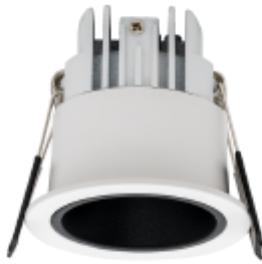

PRODUCT SHEET

Cilla Micro

Art. no: 102711-24-3

Lighting Solutions

Cilla Micro

Cut-out: Ø45

60
58,5

Ø55

SPECIFICATIONS

Lightsource Type:	LED (built in)
System Power [W]:	5W
CCT (Color Temperature):	3000K
CRI / Ra:	95
Lumen Output:	500lm
Lumen LED (tc=25):	900lm
Beam Angle:	24°
Lens (Diffuser):	Lens
Dimming:	Depending on Driver
Flickerfree:	Yes
System Voltage [V]:	230V 50Hz
Connection:	Depending on driver
Mounting:	Recessed
Cut-out [mm]:	45mmmm
Lifetime [h]:	L80B10: 100 000h
Lumen/W:	100lm/W
UGR (<=):	19
MacAdam (SDCM):	3
Color:	White
Length [mm]:	55mm
Height [mm]:	60mm
Width [mm]:	55mm
Diameter [mm]:	55mm
Weight [kg]:	0,22kg
Emergency light [h]:	No Emergency light
To be recessed in insulation:	No

The Cilla Micro is an elegant and functional downlight, ideal for hotels, restaurants, or modern homes. It provides comfortable and atmospheric lighting with minimal glare, thanks to its high color rendering index (CRI 95) and a warm color temperature of 2700K. With an impressive luminous efficacy of up to 100 lm/W, it creates an inviting ambiance that highlights details beautifully.

With a compact design measuring 55 mm in diameter and 60 mm in height, the Cilla Micro seamlessly fits into any space. Its IP44 rating ensures it is both dust and splash resistant, making it suitable for various applications. Designed for recessed installation, it comes without a driver, which can be purchased separately. For added flexibility, you can choose from front rings in three different colors to match your interior style.