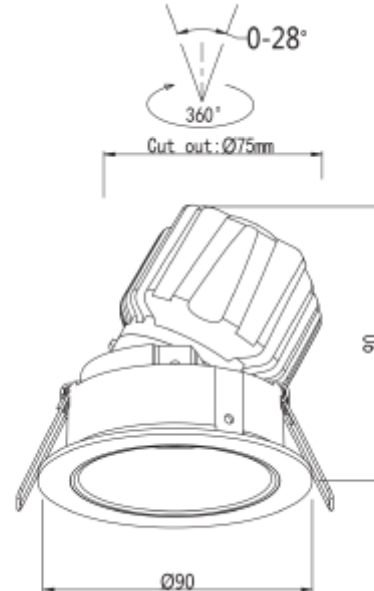

PRODUCT SHEET

Cilla Midi

Art. no: 102730-30-2

Lighting Solutions

Cilla Midi

SPECIFICATIONS

Lightsource Type:	LED (built in)
System Power [W]:	13W
CCT (Color Temperature):	2700K
CRI / Ra:	95
Lumen Output:	1600lm/m
Lumen LED (tc=25):	2200lm
Beam Angle:	30°
Lens (Diffuser):	Lens
Dimming:	Depending on Driver
Flickerfree:	Yes
System Voltage [V]:	230V 50Hz
Connection:	Depending on driver
Mounting:	Recessed
Cut-out [mm]:	75-80mmmm
Lifetime [h]:	L80B10: 100 000h
Lumen/W:	123lm/W
UGR (<=):	19
MacAdam (SDCM):	3
Color:	Black
Length [mm]:	90mm
Height [mm]:	91mm
Width [mm]:	90mm
Diameter [mm]:	90mm
Weight [kg]:	0,38kg
Emergency light [h]:	No Emergency light
To be recessed in insulation:	No

Cilla Midi is an elegant and functional downlight, perfect for hotels or restaurants. It provides comfortable and atmospheric lighting with low glare, thanks to its high color rendering index of CRI 95 and a warm color temperature of 2700K or 3000K. With a recessed light source, it creates an inviting ambiance that highlights details. With a compact design measuring 90mm in diameter and 91mm in height, Cilla Midi integrates seamlessly into any room. Its IP44 rating ensures that the lamp is both dust and splash-resistant, making it ideal for various applications. Designed for recessed installation, it is supplied without a driver, which must be purchased separately. For added flexibility, you can choose between front rings in three different colors to match your interior style.