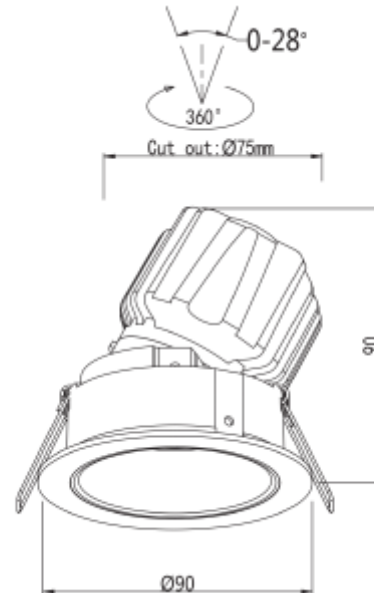

PRODUCT SHEET

Cilla Midi

Art. no: 102730-30-3

Lighting Solutions

Cilla Midi

SPECIFICATIONS	
Lightsource Type:	LED (built in)
System Power [W]:	13W
CCT (Color Temperature):	2700K
CRI / Ra:	95
Lumen Output:	1600lm/m
Lumen LED (tc=25):	2200lm
Beam Angle:	30°
Lens (Diffuser):	Lens
Dimming:	Depending on Driver
Flickerfree:	Yes
System Voltage [V]:	230V 50Hz
Connection:	Depending on driver
Mounting:	Recessed
Cut-out [mm]:	75-80mmmm
Lifetime [h]:	L80B10: 100 000h
Lumen/W:	123lm/W
UGR (<=):	19
MacAdam (SDCM):	3
Color:	White
Length [mm]:	90mm
Height [mm]:	91mm
Width [mm]:	90mm
Diameter [mm]:	90mm
Weight [kg]:	0,38kg
Emergency light [h]:	No Emergency light
To be recessed in insulation:	No

Cilla Midi is an elegant and functional downlight, perfect for hotels or restaurants. It provides comfortable and atmospheric lighting with low glare, thanks to its high color rendering index of CRI 95 and a warm color temperature of 2700K or 3000K. With a recessed light source, it creates an inviting ambiance that highlights details. With a compact design measuring 90mm in diameter and 91mm in height, Cilla Midi integrates seamlessly into any room. Its IP44 rating ensures that the lamp is both dust and splash-resistant, making it ideal for various applications. Designed for recessed installation, it is supplied without a driver, which must be purchased separately. For added flexibility, you can choose between front rings in three different colors to match your interior style.