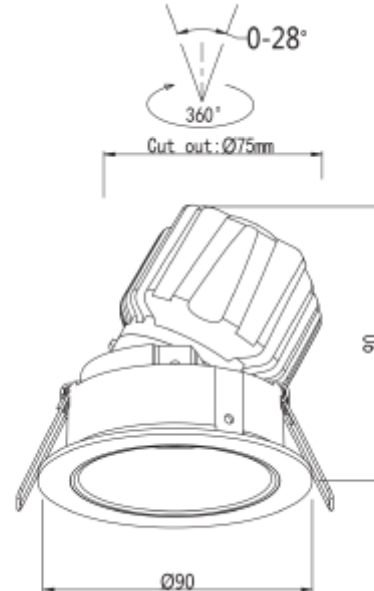

PRODUCT SHEET

Cilla Midi

Art. no: 102731-30-2

NORLUX®

Lighting Solutions

Cilla Midi

SPECIFICATIONS

Lightsource Type:	LED (built in)
System Power [W]:	13W
CCT (Color Temperature):	3000K
CRI / Ra:	95
Lumen Output:	1600lm/m
Lumen LED (tc=25):	2200lm
Beam Angle:	30°
Lens (Diffuser):	Lens
Dimming:	Depending on Driver
Flickerfree:	Yes
System Voltage [V]:	230V 50Hz
Connection:	Depending on driver
Mounting:	Recessed
Cut-out [mm]:	75-80mm
Lifetime [h]:	L80B10: 100 000h
Lumen/W:	123lm/W
UGR (<=):	19
MacAdam (SDCM):	3
Color:	Black
Length [mm]:	90mm
Height [mm]:	91mm
Width [mm]:	90mm
Diameter [mm]:	90mm
Weight [kg]:	0,38kg
Emergency light [h]:	No Emergency light
To be recessed in insulation:	No

Cilla Midi is an elegant and functional downlight, perfect for hotels or restaurants. It provides comfortable and atmospheric lighting with low glare, thanks to its high color rendering index of CRI 95 and a warm color temperature of 2700K or 3000K. With a recessed light source, it creates an inviting ambiance that highlights details. With a compact design measuring 90mm in diameter and 91mm in height, Cilla Midi integrates seamlessly into any room. Its IP44 rating ensures that the lamp is both dust and splash-resistant, making it ideal for various applications. Designed for recessed installation, it is supplied without a driver, which must be purchased separately. For added flexibility, you can choose between front rings in three different colors to match your interior style.