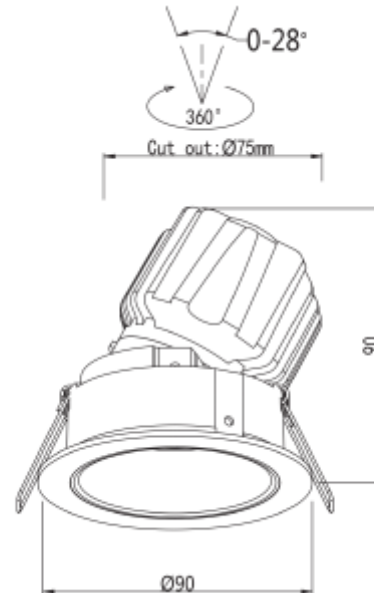

PRODUCT SHEET

Cilla Midi

Art. no: 102731-30-3

NORLUX®

Lighting Solutions

Cilla Midi

SPECIFICATIONS

Lightsource Type:	LED (built in)
System Power [W]:	13W
CCT (Color Temperature):	3000K
CRI / Ra:	95
Lumen Output:	1600lm/m
Lumen LED (tc=25):	2200lm
Beam Angle:	30°
Lens (Diffuser):	Lens
Dimming:	Depending on Driver
Flickerfree:	Yes
System Voltage [V]:	230V 50Hz
Connection:	Depending on driver
Mounting:	Recessed
Cut-out [mm]:	75-80mmmm
Lifetime [h]:	L80B10: 100 000h
Lumen/W:	123lm/W
UGR (<=):	19
MacAdam (SDCM):	3
Color:	White
Length [mm]:	90mm
Height [mm]:	91mm
Width [mm]:	90mm
Diameter [mm]:	90mm
Weight [kg]:	0,38kg
Emergency light [h]:	No Emergency light
To be recessed in insulation:	No

Cilla Midi is an elegant and functional downlight, perfect for hotels or restaurants. It provides comfortable and atmospheric lighting with low glare, thanks to its high color rendering index of CRI 95 and a warm color temperature of 2700K or 3000K. With a recessed light source, it creates an inviting ambiance that highlights details. With a compact design measuring 90mm in diameter and 91mm in height, Cilla Midi integrates seamlessly into any room. Its IP44 rating ensures that the lamp is both dust and splash-resistant, making it ideal for various applications. Designed for recessed installation, it is supplied without a driver, which must be purchased separately. For added flexibility, you can choose between front rings in three different colors to match your interior style.