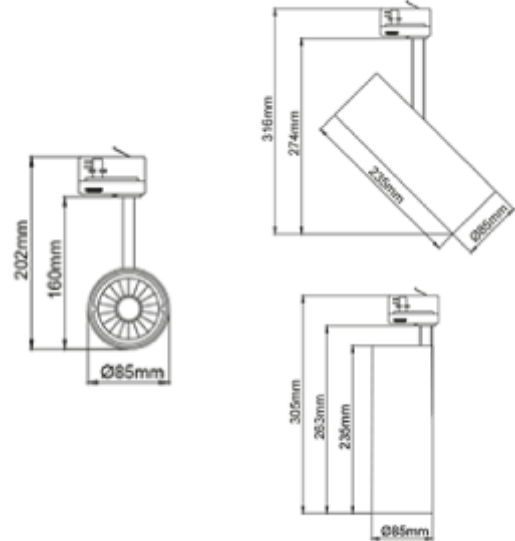

PRODUCT SHEET

Silindir Maxi

Art. no: 1119-6-20-5

Lighting Solutions

Silindir Maxi

Silindir Maxi is the most powerful spotlight in the Silindir-series. With 28W, high light output and CRI it is very suitable for stores and showrooms. The spotlight can be adjusted in all angles to meet every need. Tilttable 90° and 350° rotatable around its own axis. L305mm - Ø85mm

SPECIFICATIONS

Lightsource Type:	LED (built in)
System Power [W]:	28W
CCT (Color Temperature):	3000K
CRI / Ra:	80
Lumen Output:	3396lm
Lumen LED (tc=25):	3750lm
Beam Angle:	20°
Lens (Diffuser):	Clear
Dimming:	None
System Voltage [V]:	230V 50Hz
Connection:	Track 3-Circuit
Mounting:	Track, Ceiling
Lifetime [h]:	L80B10: 60 000h
UGR (<=):	13
Lumen/W:	121lm/W
MacAdam (SDCM):	3
Height [mm]:	305mm
Width [mm]:	85mm
Weight [kg]:	1,3kg