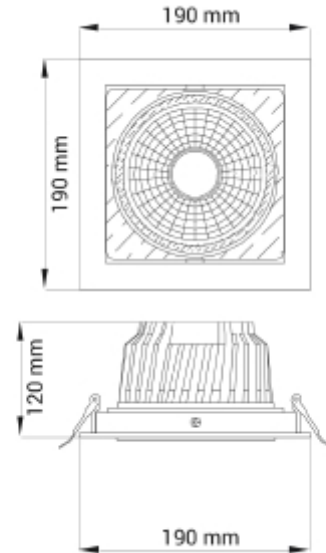

PRODUCT SHEET

Frame

Art. no: 14121-7-30-3

Lighting Solutions

Frame

SPECIFICATIONS

Lightsource Type:	LED (built in)
System Power [W]:	31W
Lens (Diffuser):	Clear
Dimming:	None
System Voltage [V]:	230V 50Hz
Connection:	18i3 Quick connection
Mounting:	Recessed, Ceiling
Cut-out [mm]:	175x175mm
Length [mm]:	190mm
Height [mm]:	120mm
Width [mm]:	190mm
Weight [kg]:	1500kg
To be recessed in insulation:	No