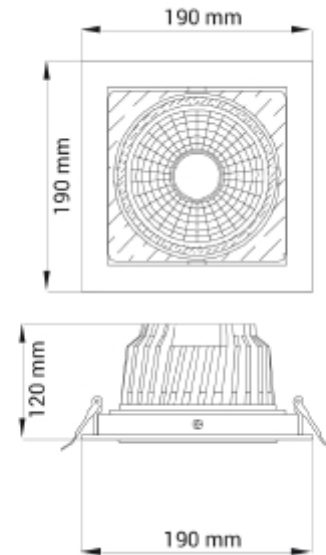

PRODUCT SHEET

Frame

Art. no: 14221-7-30-3

Lighting Solutions

Frame

SPECIFICATIONS

Lightsource Type:	LED (built in)
System Power [W]:	31W
CCT (Color Temperature):	3000K
CRI / Ra:	90
Lumen LED (tc=25):	4500lm
Beam Angle:	30°
Lens (Diffuser):	Clear
Dimming:	None
System Voltage [V]:	230V 50Hz
Connection:	18i3 Quick connection
Mounting:	Recessed, Ceiling
Cut-out [mm]:	175x175mm
MacAdam (SDCM):	3
Color:	White
Length [mm]:	190mm
Height [mm]:	120mm
Width [mm]:	190mm
Weight [kg]:	1500kg
To be recessed in insulation:	No