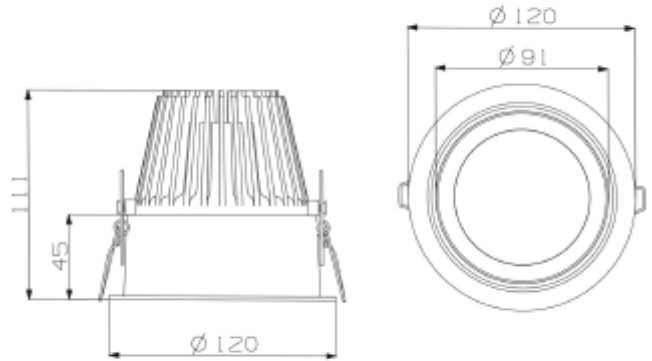

**FDV SPEC SHEET**  
 Trimo Mini  
 Art. no: 18020-7-60-3-ddd

 112mm

# Trimo Mini

Art. no: 18020-7-60-3-ddd

LIGHT TECHNICAL	
Lightsource Type:	LED (built in)
Lumen Output:	2780
Lumen LED (tc=25):	3650
Beam Angle:	40°
CCT (Color Temperature):	3000
CRI / Ra:	80
Color Code:	830
MacAdam (SDCM):	3
Lens (Diffuser):	Clear

MOUNTING / CONNECTION	
Connection:	18i5 DALI Quick connection
Cut-out [mm]:	Ø112
Mounting:	Recessed, Ceiling

ELECTRICAL DATA	
Dimming:	DALI
Dimming Output Type:	Amplitude Modulation
System Power [W]:	24
System Voltage [V]:	230V 50Hz
Protection Class:	2
Max load pr circuit - B10:	19
Max load pr circuit - B16:	32
Max load pr circuit - C10:	31
Max load pr circuit - C16:	53
Leakage current [mA]:	0,15
Inrush current I <sub>max</sub> [A]:	26
Inrush current time [µs]:	151
Socket / Cap-Base:	N/A
Current Output [mA]:	600
Voltage Forward Min [V]:	30,2
Voltage Forward Max [V]:	41,7

### PRODUCT

To be recessed in insulation:	No
Ingress Protection:	IP20
Lifetime [h]:	L80B10: 100 000
Color:	White
Height [mm]:	110
Width [mm]:	122
Weight [kg]:	0,7