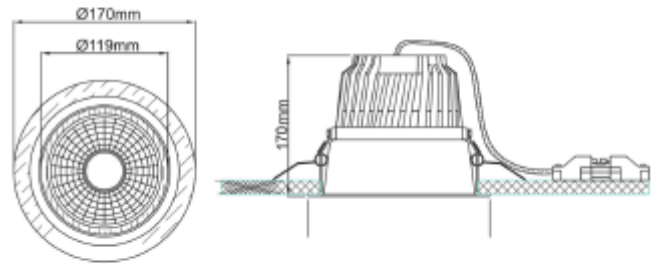

FDV SPEC SHEET

Trimo

Art. no: 18045-7-20-2

Lighting Solutions

 155mm

Trimo

Art. no: 18045-7-20-2

LIGHT TECHNICAL

Lightsource Type:	LED (built in)
Lumen Output:	3750
Lumen LED (tc=25):	4750
Beam Angle:	20°
CCT (Color Temperature):	3000
CRI / Ra:	80
Color Code:	830
Lens (Diffuser):	Clear

MOUNTING / CONNECTION

Connection:	18i3 Quick connection
Cut-out [mm]:	Ø155
Mounting:	Recessed, Ceiling

PRODUCT

To be recessed in insulation:	No
Ingress Protection:	IP20
Lifetime [h]:	L80B10: 60 000
Color:	Black
Length [mm]:	170
Height [mm]:	170
Width [mm]:	170

ELECTRICAL DATA

Dimming:	None
System Power [W]:	31
System Voltage [V]:	230V 50Hz
Protection Class:	2
Max load pr circuit - B10:	14
Max load pr circuit - B16:	24
Max load pr circuit - C10:	24
Max load pr circuit - C16:	40
Inrush current I _{max} [A]:	25
Inrush current time [µs]:	150
Socket / Cap-Base:	N/A
Current Output [mA]:	800