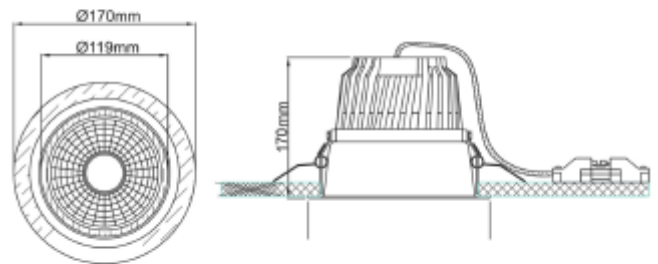

## FDV SPEC SHEET

Trimo

Art. no: 18045-7-20-3

Lighting Solutions

 155mm

### LIGHT TECHNICAL

Lightsource Type:	LED (built in)
Lumen Output:	3750
Lumen LED (tc=25):	4750
Beam Angle:	20°
CCT (Color Temperature):	3000
CRI / Ra:	80
Color Code:	830
Lens (Diffuser):	Clear

### MOUNTING / CONNECTION

Connection:	18i3 Quick connection
Cut-out [mm]:	Ø155
Mounting:	Recessed, Ceiling

### PRODUCT

To be recessed in insulation:	No
Ingress Protection:	IP20
Lifetime [h]:	L80B10: 60 000
Color:	White
Length [mm]:	170
Height [mm]:	170
Width [mm]:	170