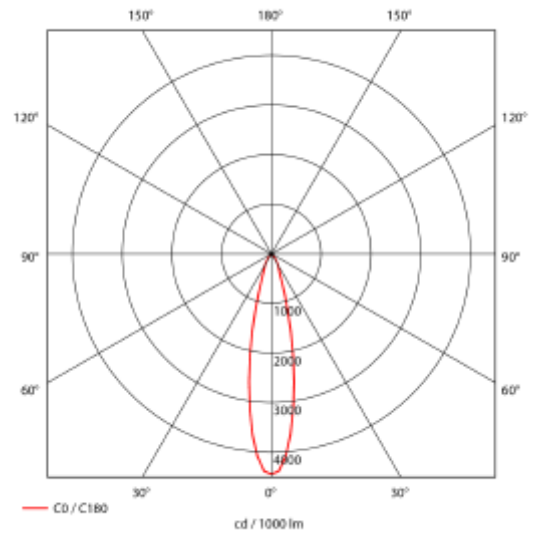

PRODUCT SHEET

Trimo

Art. no: 18045-7-20-3

Lighting Solutions

Trimo

 155mm

SPECIFICATIONS

Lightsource Type:	LED (built in)
System Power [W]:	31W
CCT (Color Temperature):	3000K
CRI / Ra:	80
Lumen Output:	3750lm
Lumen LED (tc=25):	4750lm
Beam Angle:	20°
Lens (Diffuser):	Clear
Dimming:	None
System Voltage [V]:	230V 50Hz
Connection:	18i3 Quick connection
Mounting:	Recessed, Ceiling
Cut-out [mm]:	Ø155mm
Lifetime [h]:	L80B10: 60 000h
Lumen/W:	121lm/W
Color:	White
Length [mm]:	170mm
Height [mm]:	170mm
Width [mm]:	170mm
Weight [kg]:	1,4kg
To be recessed in insulation:	No