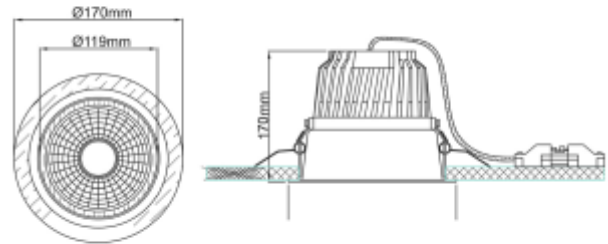

PRODUCT SHEET

Trimo

Art. no: 18045-7-20-3

Lighting Solutions

Trimo

 155mm

SPECIFICATIONS

Lightsource Type:	LED (built in)
System Power [W]:	31W
CCT (Color Temperature):	3000K
CRI / Ra:	80
Lumen Output:	3750lm
Lumen LED (tc=25):	4750lm
Beam Angle:	20°
Lens (Diffuser):	Clear
Dimming:	None
System Voltage [V]:	230V 50Hz
Connection:	18i3 Quick connection
Mounting:	Recessed, Ceiling
Cut-out [mm]:	Ø155mm
Lifetime [h]:	L80B10: 60 000h
Lumen/W:	121lm/W
Color:	White
Length [mm]:	170mm
Height [mm]:	170mm
Width [mm]:	170mm
Weight [kg]:	1,4kg
To be recessed in insulation:	No

Tired of downlights giving obtrusive annoying stray light? Our Trimo range of downlights guarantees a minimum of stray light, this is accomplished by using a recessed LED light source. The Trimo range has a 18i3 connector and can be supplied with a variety of connector solutions.