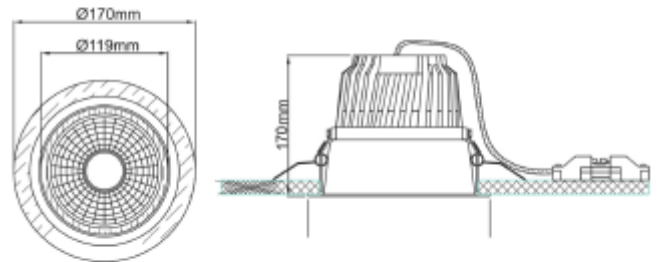

FDV SPEC SHEET

Trimo

Art. no: 18045-7-30-2

Lighting Solutions

 155mm

Trimo

Art. no: 18045-7-30-2

LIGHT TECHNICAL

Lightsource Type:	LED (built in)
Lumen Output:	3820
Lumen LED (tc=25):	4750
Beam Angle:	30°
CCT (Color Temperature):	3000
CRI / Ra:	80
Color Code:	830
Lens (Diffuser):	Clear

MOUNTING / CONNECTION

Connection:	18i3 Quick connection
Cut-out [mm]:	Ø155
Mounting:	Recessed, Ceiling

PRODUCT

To be recessed in insulation:	No
Ingress Protection:	IP20
Lifetime [h]:	L80B10: 60 000
Color:	Black
Length [mm]:	170
Height [mm]:	170
Width [mm]:	170

ELECTRICAL DATA

Dimming:	None
System Power [W]:	31
System Voltage [V]:	230V 50Hz
Protection Class:	2
Max load pr circuit - B10:	14
Max load pr circuit - B16:	24
Max load pr circuit - C10:	24
Max load pr circuit - C16:	40
Inrush current I _{max} [A]:	25
Inrush current time [µs]:	150
Socket / Cap-Base:	N/A
Current Output [mA]:	800