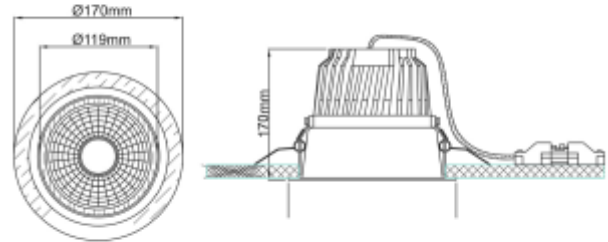

# Trimo

 155mm

## SPECIFICATIONS

Lightsource Type:	LED (built in)
System Power [W]:	31W
CCT (Color Temperature):	3000K
CRI / Ra:	80
Lumen Output:	3820lm
Lumen LED (tc=25):	4750lm
Beam Angle:	30°
Lens (Diffuser):	Clear
Dimming:	None
System Voltage [V]:	230V 50Hz
Connection:	18i3 Quick connection
Mounting:	Recessed, Ceiling
Cut-out [mm]:	Ø155mm
Lifetime [h]:	L80B10: 60 000h
Lumen/W:	123lm/W
Color:	Black
Length [mm]:	170mm
Height [mm]:	170mm
Width [mm]:	170mm
Weight [kg]:	1,4kg
To be recessed in insulation:	No

Tired of downlights giving obtrusive annoying stray light? Our Trimo range of downlights guarantees a minimum of stray light, this is accomplished by using a recessed LED light source. The Trimo range has a 18i3 connector and can be supplied with a variety of connector solutions.