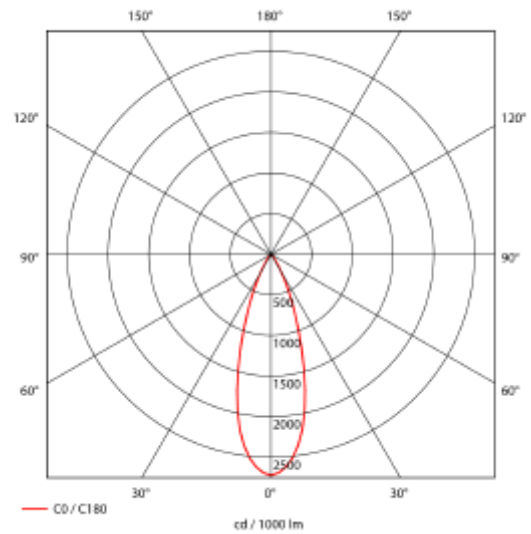

## SPECIFICATIONS

Lightsource Type:	LED (built in)
System Power [W]:	31W
CCT (Color Temperature):	3000K
CRI / Ra:	80
Lumen Output:	3820lm
Lumen LED (tc=25):	4750lm
Beam Angle:	30°
Lens (Diffuser):	Clear
Dimming:	None
System Voltage [V]:	230V 50Hz
Connection:	18i3 Quick connection
Mounting:	Recessed, Ceiling
Cut-out [mm]:	Ø155mm
Lifetime [h]:	L80B10: 60 000h
Lumen/W:	123lm/W
Color:	Black
Length [mm]:	170mm
Height [mm]:	170mm
Width [mm]:	170mm
Weight [kg]:	1,4kg
To be recessed in insulation:	No