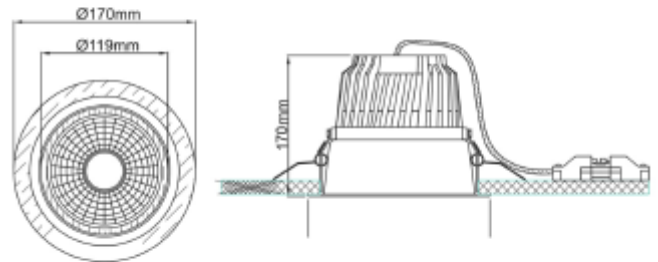

FDV SPEC SHEET

Trimo

Art. no: 18045-7-30-3

Lighting Solutions

 155mm

Trimo

Art. no: 18045-7-30-3

LIGHT TECHNICAL

| | |
|--------------------------|----------------|
| Lightsource Type: | LED (built in) |
| Lumen Output: | 3820 |
| Lumen LED (tc=25): | 4750 |
| Beam Angle: | 30° |
| CCT (Color Temperature): | 3000 |
| CRI / Ra: | 80 |
| Color Code: | 830 |
| Lens (Diffuser): | Clear |

MOUNTING / CONNECTION

| | |
|---------------|-----------------------|
| Connection: | 18i3 Quick connection |
| Cut-out [mm]: | Ø155 |
| Mounting: | Recessed, Ceiling |

PRODUCT

| | |
|-------------------------------|----------------|
| To be recessed in insulation: | No |
| Ingress Protection: | IP20 |
| Lifetime [h]: | L80B10: 60 000 |
| Color: | White |
| Length [mm]: | 170 |
| Height [mm]: | 170 |
| Width [mm]: | 170 |