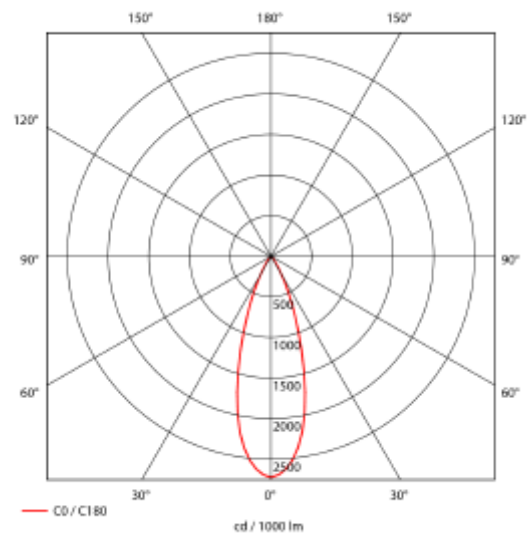

PRODUCT SHEET

Trimo

Art. no: 18045-7-30-3

Lighting Solutions

Trimo

 155mm

SPECIFICATIONS

Lightsource Type:	LED (built in)
System Power [W]:	31W
CCT (Color Temperature):	3000K
CRI / Ra:	80
Lumen Output:	3820lm
Lumen LED (tc=25):	4750lm
Beam Angle:	30°
Lens (Diffuser):	Clear
Dimming:	None
System Voltage [V]:	230V 50Hz
Connection:	18i3 Quick connection
Mounting:	Recessed, Ceiling
Cut-out [mm]:	Ø155mm
Lifetime [h]:	L80B10: 60 000h
Lumen/W:	123lm/W
Color:	White
Length [mm]:	170mm
Height [mm]:	170mm
Width [mm]:	170mm
Weight [kg]:	1,4kg
To be recessed in insulation:	No