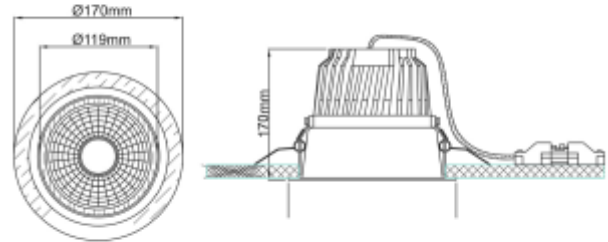

PRODUCT SHEET

Trimo

Art. no: 18045-7-30-3

Lighting Solutions

Trimo

 155mm

SPECIFICATIONS

Lightsource Type:	LED (built in)
System Power [W]:	31W
CCT (Color Temperature):	3000K
CRI / Ra:	80
Lumen Output:	3820lm
Lumen LED (tc=25):	4750lm
Beam Angle:	30°
Lens (Diffuser):	Clear
Dimming:	None
System Voltage [V]:	230V 50Hz
Connection:	18i3 Quick connection
Mounting:	Recessed, Ceiling
Cut-out [mm]:	Ø155mm
Lifetime [h]:	L80B10: 60 000h
Lumen/W:	123lm/W
Color:	White
Length [mm]:	170mm
Height [mm]:	170mm
Width [mm]:	170mm
Weight [kg]:	1,4kg
To be recessed in insulation:	No

Tired of downlights giving obtrusive annoying stray light? Our Trimo range of downlights guarantees a minimum of stray light, this is accomplished by using a recessed LED light source. The Trimo range has a 18i3 connector and can be supplied with a variety of connector solutions.