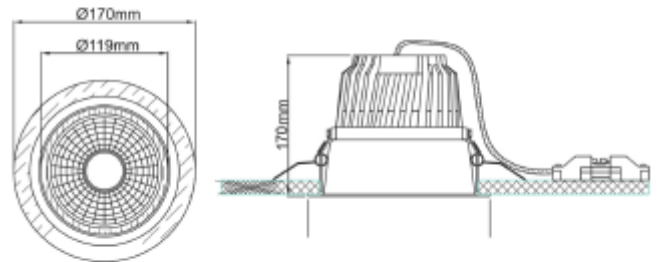

FDV SPEC SHEET

Trimo

Art. no: 18045-7-60-2

Lighting Solutions

 155mm

Trimo

Art. no: 18045-7-60-2

LIGHT TECHNICAL

Lightsource Type:	LED (built in)
Lumen Output:	3580
Lumen LED (tc=25):	4750
Beam Angle:	60°
CCT (Color Temperature):	3000
CRI / Ra:	80
Color Code:	830
Lens (Diffuser):	Clear

MOUNTING / CONNECTION

Connection:	18i3 Quick connection
Cut-out [mm]:	Ø155
Mounting:	Recessed, Ceiling

PRODUCT

To be recessed in insulation:	No
Ingress Protection:	IP20
Lifetime [h]:	L80B10: 60 000
Color:	Black
Length [mm]:	170
Height [mm]:	170
Width [mm]:	170

ELECTRICAL DATA

Dimming:	None
System Power [W]:	31
System Voltage [V]:	230V 50Hz
Protection Class:	2
Max load pr circuit - B10:	14
Max load pr circuit - B16:	24
Max load pr circuit - C10:	24
Max load pr circuit - C16:	40
Inrush current I _{max} [A]:	25
Inrush current time [µs]:	150
Socket / Cap-Base:	N/A
Current Output [mA]:	800