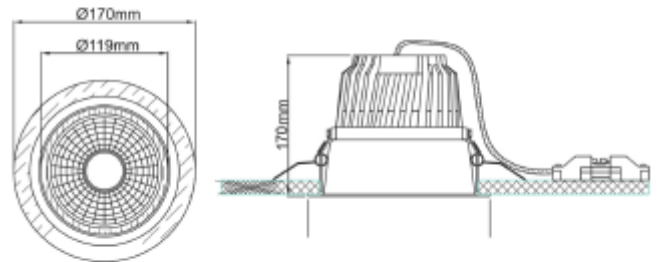

FDV SPEC SHEET

Trimo

Art. no: 18045-7-60-3-ddd

Lighting Solutions

 155mm

Trimo

Art. no: 18045-7-60-3-ddd

LIGHT TECHNICAL

Lightsource Type:	LED (built in)
Lumen Output:	3580
Lumen LED (tc=25):	4750
Beam Angle:	60°
CCT (Color Temperature):	3000
CRI / Ra:	80
Color Code:	830
Lens (Diffuser):	Clear

MOUNTING / CONNECTION

Connection:	18i5 DALI Quick connection
Cut-out [mm]:	Ø155
Mounting:	Recessed, Ceiling

FDV SPEC SHEET

Trimo

Art. no: 18045-7-60-3-ddd

Lighting Solutions

PRODUCT

To be recessed in insulation:	No
Ingress Protection:	IP20
Lifetime [h]:	L80B10: 60 000
Color:	White
Length [mm]:	170
Height [mm]:	170
Width [mm]:	170
Weight [kg]:	1,4