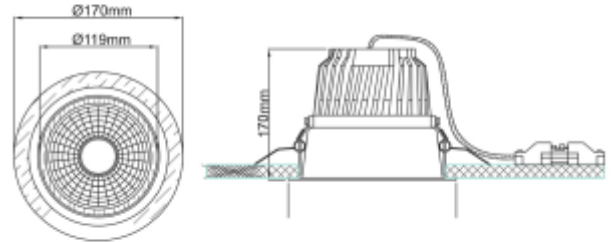

# Trimo

 155mm

Tired of downlights giving obtrusive annoying stray light? Our Trimo range of downlights guarantees a minimum of stray light, this is accomplished by using a recessed LED light source. The Trimo range has a 18i3 connector and can be supplied with a variety of connector solutions.

SPECIFICATIONS	
Lightsource Type:	LED (built in)
System Power [W]:	31W
CCT (Color Temperature):	3000K
CRI / Ra:	80
Lumen Output:	3580lm
Lumen LED (tc=25):	4750lm
Beam Angle:	60°
Lens (Diffuser):	Clear
Dimming:	None
System Voltage [V]:	230V 50Hz
Connection:	18i3 Quick connection
Mounting:	Recessed, Ceiling
Cut-out [mm]:	Ø155mm
Lifetime [h]:	L80B10: 60 000h
Color:	White
Length [mm]:	170mm
Height [mm]:	170mm
Width [mm]:	170mm
Weight [kg]:	1,4kg
To be recessed in insulation:	No