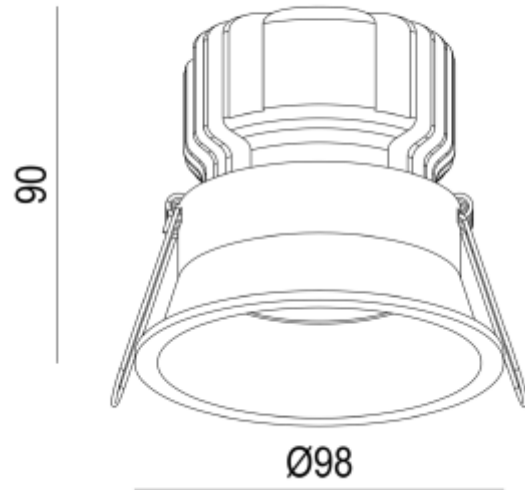

PRODUCT SHEET

Ceto Fixed

Art. no: 28930-2-36-3

Lighting Solutions

Ceto Fixed

92mm

Ceto Fixed is a downlight with 15W effect and secluded light source. 36° beam angle and IP44 certified. Ceto Fixed is the natural choice if you are looking for an exclusive expression that provides a comfortable and good light. Dimmable phase-cut driver included.

SPECIFICATIONS

System Power [W]:	15W
CCT (Color Temperature):	3000K
CRI / Ra:	90
Lumen LED (tc=25):	1500lm
Beam Angle:	36°
Lens (Diffuser):	Clear
Dimming:	Phase-Cut
Flickerfree:	Yes
System Voltage [V]:	230V 50Hz
Connection:	QuickConnect
Mounting:	Recessed, Ceiling
Cut-out [mm]:	Ø92mm
Lifetime [h]:	L80B10: 100 000h
MacAdam (SDCM):	3
Color:	White
Height [mm]:	90mm
Diameter [mm]:	98mm
Weight [kg]:	0,25kg
To be recessed in insulation:	No