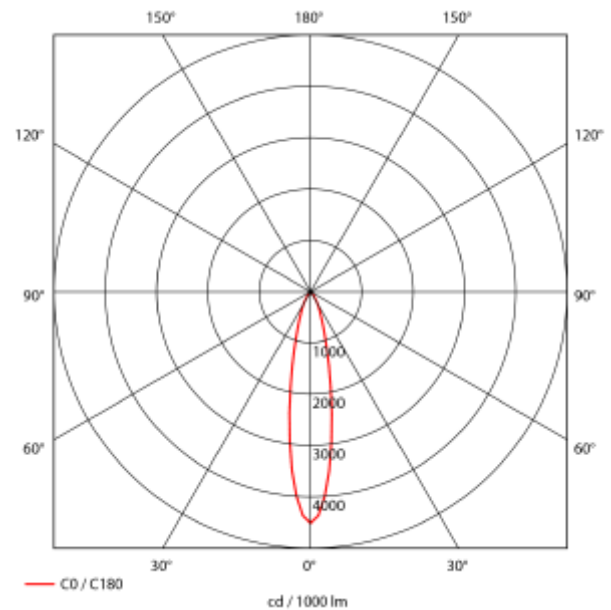

### SPECIFICATIONS

Lightsource Type:	LED (built in)
System Power [W]:	27W
CCT (Color Temperature):	3000K
CRI / Ra:	80
Lumen Output:	3780lm
Lumen LED (tc=25):	4200lm
Beam Angle:	20°
Lens (Diffuser):	Clear
Dimming:	None
System Voltage [V]:	230V 50Hz
Connection:	18i3 Quick connection
Mounting:	Recessed, Ceiling
Cut-out [mm]:	Ø140mm
Lifetime [h]:	L80B10: 100 000h
Lumen/W:	135lm/W
Color:	White
Length [mm]:	150mm
Height [mm]:	112mm
Width [mm]:	150mm
Weight [kg]:	0,95kg
To be recessed in insulation:	Not applicable

Seta Mini is a small and very flexible LED downlight offering great number of adjustment possibilities. The Seta Mini is supplied with a cable connector type 18i3- and can be delivered with a variety of connector options. The downlight is available in three different colors and with a wide range of reflectors. Rotatable 350° and tiltable 70°.