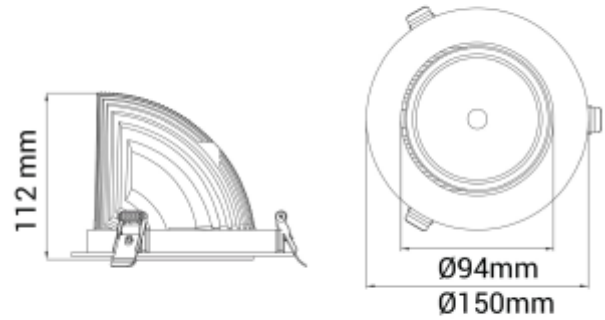

## PRODUCT SHEET

Seta Mini  
Art. no: 30318-7-20-3

Lighting Solutions

# Seta Mini

 140mm

### SPECIFICATIONS

Lightsource Type:	LED (built in)
System Power [W]:	27W
CCT (Color Temperature):	3000K
CRI / Ra:	80
Lumen Output:	3780lm
Lumen LED (tc=25):	4200lm
Beam Angle:	20°
Lens (Diffuser):	Clear
Dimming:	None
System Voltage [V]:	230V 50Hz
Connection:	18i3 Quick connection
Mounting:	Recessed, Ceiling
Cut-out [mm]:	Ø140mm
Lifetime [h]:	L80B10: 100 000h
Lumen/W:	135lm/W
Color:	White
Length [mm]:	150mm
Height [mm]:	112mm
Width [mm]:	150mm
Weight [kg]:	0,95kg
To be recessed in insulation:	Not applicable

Seta Mini is a small and very flexible LED downlight offering great number of adjustment possibilities. The Seta Mini is supplied with a cable connector type 18i3- and can be delivered with a variety of connector options. The downlight is available in three different colors and with a wide range of reflectors. Rotatable 350° and tiltable 70°.