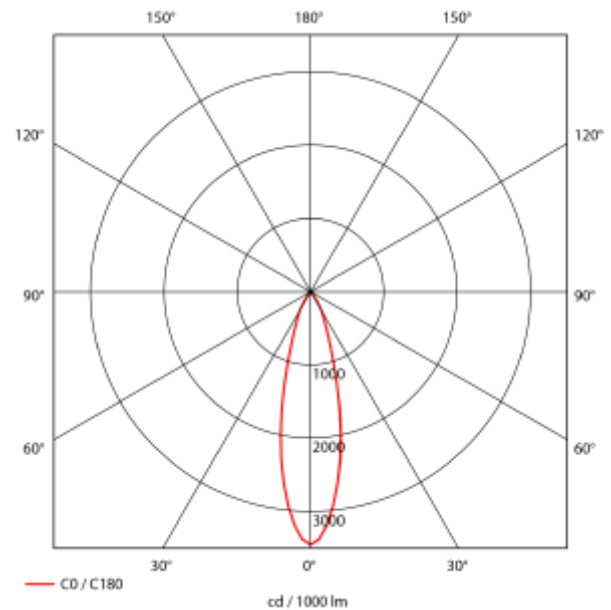

### SPECIFICATIONS

Lightsource Type:	LED (built in)
System Power [W]:	27W
CCT (Color Temperature):	3000K
CRI / Ra:	80
Lumen Output:	3710lm
Lumen LED (tc=25):	4200lm
Beam Angle:	30°
Lens (Diffuser):	Clear
Dimming:	DALI
System Voltage [V]:	230V 50Hz
Connection:	18i5 Quick connection
Mounting:	Recessed, Ceiling
Cut-out [mm]:	Ø140mm
Lifetime [h]:	L80B10: 100 000h
Lumen/W:	132lm/W
Color:	Black
Length [mm]:	150mm
Height [mm]:	112mm
Width [mm]:	150mm
Weight [kg]:	0,95kg
To be recessed in insulation:	Not applicable

Seta Mini is a small and very flexible LED downlight offering great number of adjustment possibilities. The Seta Mini is supplied with a cable connector type 18i3- and can be delivered with a variety of connector options. The downlight is available in three different colors and with a wide range of reflectors. Rotatable 350° and tiltable 70°.