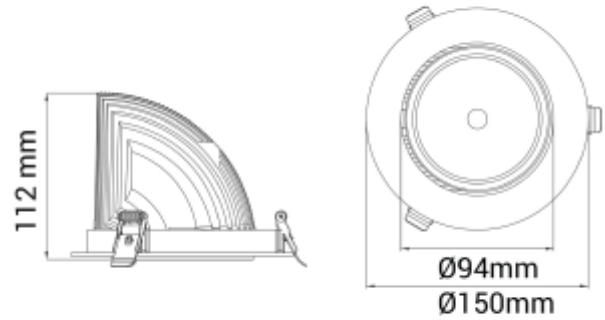

# Seta Mini

140mm

### SPECIFICATIONS

Lightsource Type:	LED (built in)
System Power [W]:	27W
CCT (Color Temperature):	3000K
CRI / Ra:	80
Lumen Output:	3710lm
Lumen LED (tc=25):	4200lm
Beam Angle:	30°
Lens (Diffuser):	Clear
Dimming:	DALI
System Voltage [V]:	230V 50Hz
Connection:	18i5 Quick connection
Mounting:	Recessed, Ceiling
Cut-out [mm]:	Ø140mm
Lifetime [h]:	L80B10: 100 000h
Lumen/W:	132lm/W
Color:	Black
Length [mm]:	150mm
Height [mm]:	112mm
Width [mm]:	150mm
Weight [kg]:	0,95kg
To be recessed in insulation:	Not applicable

Seta Mini is a small and very flexible LED downlight offering great number of adjustment possibilities. The Seta Mini is supplied with a cable connector type 18i3- and can be delivered with a variety of connector options. The downlight is available in three different colors and with a wide range of reflectors. Rotatable 350° and tiltable 70°.