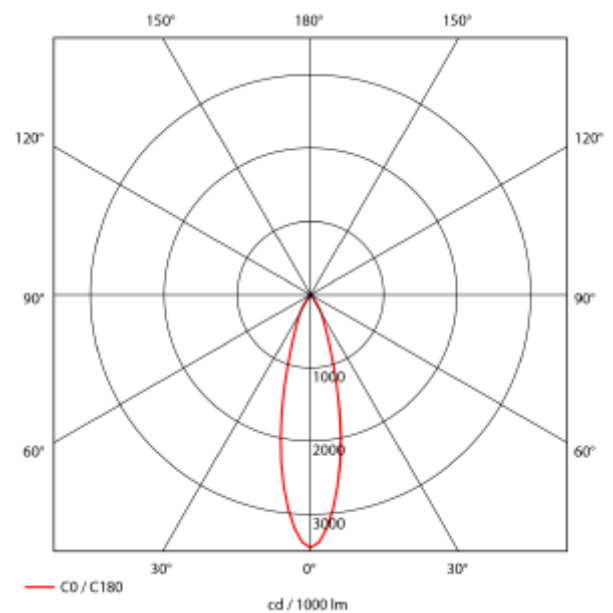

Lightsource Type:	LED (built in)
System Power [W]:	27W
CCT (Color Temperature):	3000K
CRI / Ra:	80
Lumen Output:	3710lm
Lumen LED (tc=25):	4200lm
Beam Angle:	30°
Lens (Diffuser):	Clear
Dimming:	None
System Voltage [V]:	230V 50Hz
Connection:	18i3 Quick connection
Mounting:	Recessed, Ceiling
Cut-out [mm]:	Ø140mm
Lifetime [h]:	L80B10: 100 000h
Lumen/W:	132lm/W
Color:	White
Length [mm]:	150mm
Height [mm]:	112mm
Width [mm]:	150mm
Weight [kg]:	0,95kg
To be recessed in insulation:	Not applicable

Seta Mini is a small and very flexible LED downlight offering great number of adjustment possibilities. The Seta Mini is supplied with a cable connector type 18i3- and can be delivered with a variety of connector options. The downlight is available in three different colors and with a wide range of reflectors. Rotatable 350° and tiltable 70°.