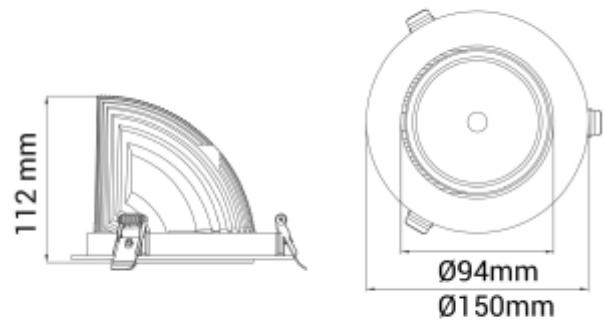

PRODUCT SHEET

Seta Mini

Art. no: 30318-7-30-3

NORLUX®

Lighting Solutions

Seta Mini

 140mm

SPECIFICATIONS

Lightsource Type:	LED (built in)
System Power [W]:	27W
CCT (Color Temperature):	3000K
CRI / Ra:	80
Lumen Output:	3710lm
Lumen LED (tc=25):	4200lm
Beam Angle:	30°
Lens (Diffuser):	Clear
Dimming:	None
System Voltage [V]:	230V 50Hz
Connection:	18i3 Quick connection
Mounting:	Recessed, Ceiling
Cut-out [mm]:	Ø140mm
Lifetime [h]:	L80B10: 100 000h
Lumen/W:	132lm/W
Color:	White
Length [mm]:	150mm
Height [mm]:	112mm
Width [mm]:	150mm
Weight [kg]:	0,95kg
To be recessed in insulation:	Not applicable

Seta Mini is a small and very flexible LED downlight offering great number of adjustment possibilities. The Seta Mini is supplied with a cable connector type 18i3- and can be delivered with a variety of connector options. The downlight is available in three different colors and with a wide range of reflectors. Rotatable 350° and tiltable 70°.