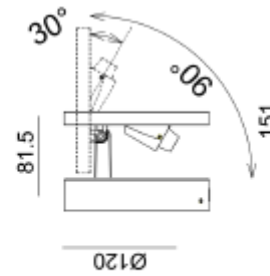

FDV SPEC SHEET

Algedi

Art. no: 3542-26

Lighting Solutions

Algedi

Art. no: 3542-26

LIGHT TECHNICAL

Lightsource Type:	LED (built in)
Lumen Output:	331
Lumen LED (tc=25):	400
CCT (Color Temperature):	2700
CRI / Ra:	90
Color Code:	927
Lens (Diffuser):	Clear

MOUNTING / CONNECTION

Connection:	Terminal
Mounting:	Surface, Wall

PRODUCT

Ingress Protection:	IP40
Color:	Black/Gold
Height [mm]:	81,5
Width [mm]:	120

ELECTRICAL DATA

Dimming:	None
System Power [W]:	6,5
System Voltage [V]:	230V 50Hz
Protection Class:	1
Socket / Cap-Base:	N/A
Current Output [mA]:	700