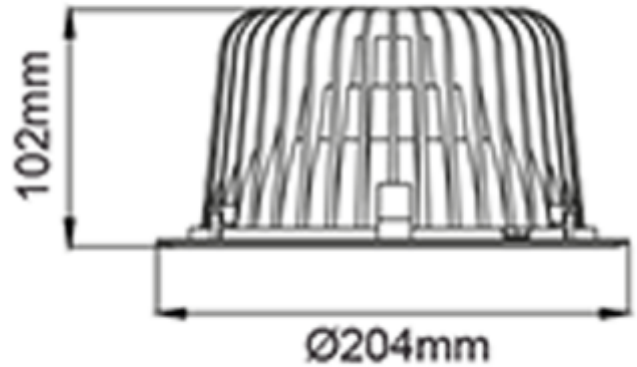

FDV SPEC SHEET

Leila C

Art. no: 6924-73-3

Lighting Solutions

 190mm

Leila C

Art. no: 6924-73-3

LIGHT TECHNICAL

Lumen LED (tc=25):	2450
Beam Angle:	73°
CCT (Color Temperature):	3000
CRI / Ra:	80
Color Code:	830
MacAdam (SDCM):	3
Lens (Diffuser):	Clear

MOUNTING / CONNECTION

Connection:	Depending on driver
Cut-out [mm]:	Ø190
Mounting:	Recessed, Ceiling

PRODUCT

To be recessed in insulation:	No
Ingress Protection:	IP20
Lifetime [h]:	L80B10: 100 000
Height [mm]:	120
Width [mm]:	204
Weight [kg]:	1,1

ELECTRICAL DATA

Dimming:	Depending on Driver
System Power [W]:	16
System Voltage [V]:	230V 50Hz
Protection Class:	3
Socket / Cap-Base:	N/A
Current Output [mA]:	400 (<1050)