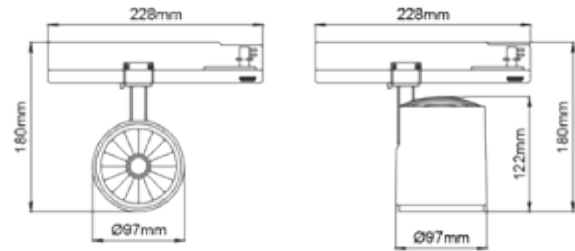

PRODUCT SHEET

Lobus BI

Art. no: 7016-7-30-2

Lighting Solutions

Lobus BI

SPECIFICATIONS

Lightsource Type:	LED (built in)
System Power [W]:	30W
CRI / Ra:	80
Lumen Output:	2356lm
Lumen LED (tc=25):	2600lm
Beam Angle:	30°
Lens (Diffuser):	Clear
Dimming:	None
System Voltage [V]:	230V 50Hz
Connection:	Track 3-Circuit
Mounting:	Track, Ceiling
Lifetime [h]:	L80B10: 100 000h
Lumen/W:	78lm/W
MacAdam (SDCM):	3
Color:	Black
Length [mm]:	228mm
Height [mm]:	180mm
Width [mm]:	97mm
Weight [kg]:	0,841kg

Lobus is a small and elegant spotlight for use in track lighting systems. This spotlight has very high lumen output per watt and this puts it in the top segment. The Lobus is very flexible, offering numerous adjustment possibilities making it easy to achieve the perfect light design in stores. The Lobus is available with three different reflectors and comes in three different colors.