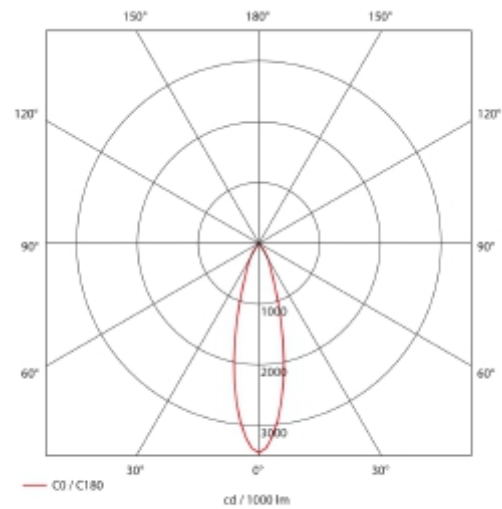

PRODUCT SHEET

Lobus BI

Art. no: 7016-7-30-2

Lighting Solutions

Lobus BI

SPECIFICATIONS

Lightsource Type:	LED (built in)
System Power [W]:	30W
CRI / Ra:	80
Lumen Output:	2356lm
Lumen LED (tc=25):	2600lm
Beam Angle:	30°
Lens (Diffuser):	Clear
Dimming:	None
System Voltage [V]:	230V 50Hz
Connection:	Track 3-Circuit
Mounting:	Track, Ceiling
Lifetime [h]:	L80B10: 100 000h
Lumen/W:	78lm/W
MacAdam (SDCM):	3
Color:	Black
Length [mm]:	228mm
Height [mm]:	180mm
Width [mm]:	97mm
Weight [kg]:	0,841kg

Lobus is a small and elegant spotlight for use in track lighting systems. This spotlight has very high lumen output per watt and this puts it in the top segment. The Lobus is very flexible, offering numerous adjustment possibilities making it easy to achieve the perfect light design in stores. The Lobus is available with three different reflectors and comes in three different colors.