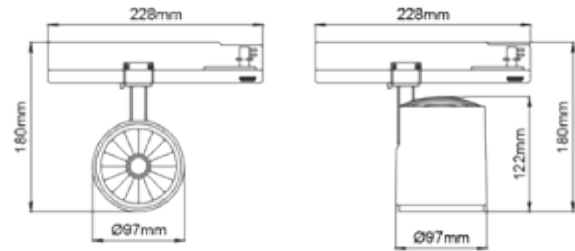

### SPECIFICATIONS

Lightsource Type:	LED (built in)
System Power [W]:	30W
CRI / Ra:	80
Lumen Output:	2356lm
Lumen LED (tc=25):	2600lm
Beam Angle:	30°
Lens (Diffuser):	Clear
Dimming:	None
System Voltage [V]:	230V 50Hz
Connection:	Track 3-Circuit
Mounting:	Track, Ceiling
Lifetime [h]:	L80B10: 100 000h
Lumen/W:	78lm/W
MacAdam (SDCM):	3
Color:	White
Length [mm]:	228mm
Height [mm]:	180mm
Width [mm]:	97mm
Weight [kg]:	0,841kg