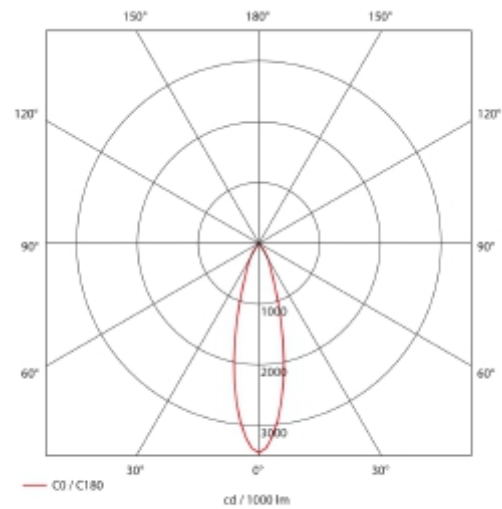

### SPECIFICATIONS

Lightsource Type:	LED (built in)
System Power [W]:	30W
CRI / Ra:	80
Lumen Output:	2356lm
Lumen LED (tc=25):	2600lm
Beam Angle:	30°
Lens (Diffuser):	Clear
Dimming:	None
System Voltage [V]:	230V 50Hz
Connection:	Track 3-Circuit
Mounting:	Track, Ceiling
Lifetime [h]:	L80B10: 100 000h
Lumen/W:	78lm/W
MacAdam (SDCM):	3
Color:	White
Length [mm]:	228mm
Height [mm]:	180mm
Width [mm]:	97mm
Weight [kg]:	0,841kg