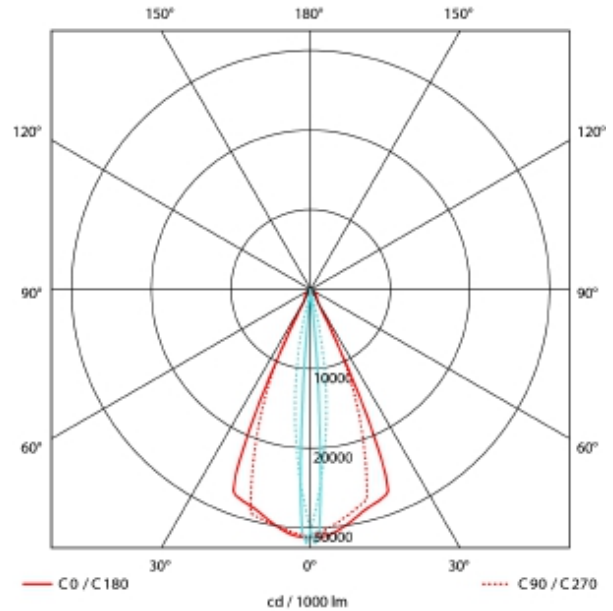

PRODUCT SHEET

Zoom Mini Spotlight

Art. no: 7064-02-560-2

Lighting Solutions

Zoom Mini Spotlight

Zoom Mini is relatively small spotlight for use in track lighting systems. The unique zoom patent makes it possible to vary the beam angle between 5 - and 60 degrees making this model highly versatile. This Zoom Mini variant is available in both black and white color, 2700 and 3000 Kelvin and with phase cut dimming. The spotlight is made from robust die-cast aluminum.

SPECIFICATIONS

Lightsource Type:	LED (built in)
System Power [W]:	15W
CCT (Color Temperature):	3000K
CRI / Ra:	90
Lumen LED (tc=25):	1300lm
Beam Angle:	5-60°
Lens (Diffuser):	Clear
Dimming:	Phase-Cut
System Voltage [V]:	230V 50Hz
Connection:	Track 3-Circuit
Mounting:	Track, Ceiling
Lifetime [h]:	L80B10: 100 000h
Color:	Black
Length [mm]:	261mm
Width [mm]:	60mm
Weight [kg]:	0,95kg