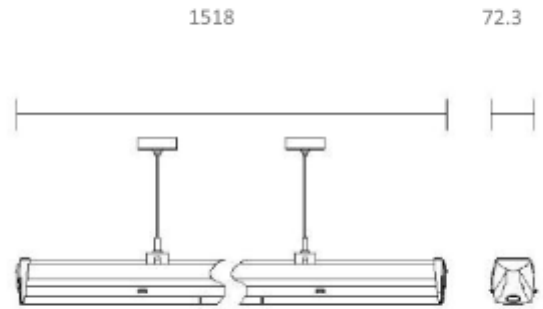

FDV SPEC SHEET

Trunk

Art. no: CFL-2-1550-65WD-08-3

Unit: mm

Trunk

Art. no: CFL-2-1550-65WD-0

LIGHT TECHNICAL

Lightsource Type:	LED (built in)
Lumen Output:	7450
Lumen LED (tc=25):	7800
Beam Angle:	90°
CCT (Color Temperature):	6500
CRI / Ra:	90
Color Code:	965
Lens (Diffuser):	Clear

MOUNTING / CONNECTION

Connection:	Trunk 8-wires
Mounting:	Suspended, Ceiling

PRODUCT

Ingress Protection:	IP20
Lifetime [h]:	L80B10: 100 000
Color:	White
RAL:	RAL9016
Length [mm]:	1500
Height [mm]:	78,6
Width [mm]:	72,3
Weight [kg]:	1,64