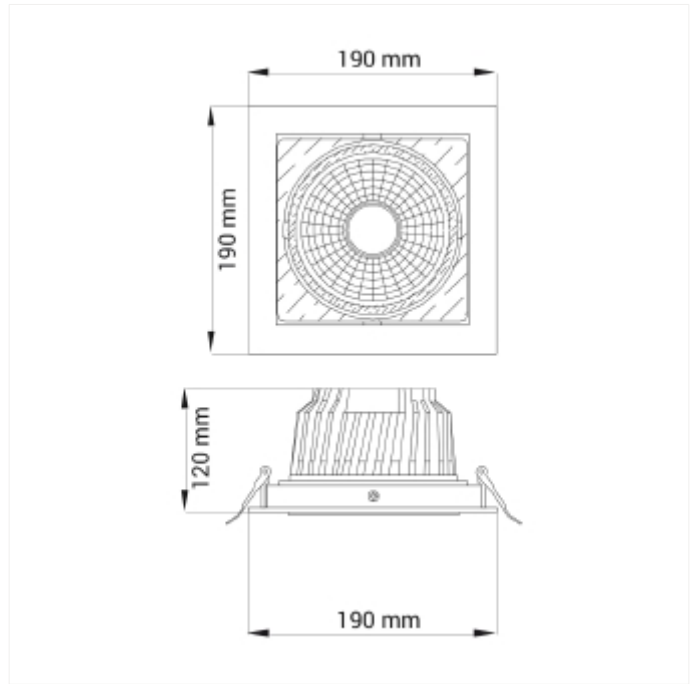

PRODUCT FAMILY SHEET

Frame

Frame

VERSIONS

Art.No	Effect [W]	Cold Lumen [lm]	Lumen Output [lm]	CCT [K]	Beam Angle [°]	Lens Difuser	CRI [>]	Color	Light Control	Connection
14221-7-30-3	31	4500		3000	30°	Clear	90	White	None	18i3 Quick connectio
14121-7-30-3	31					Clear			None	18i3 Quick connectio