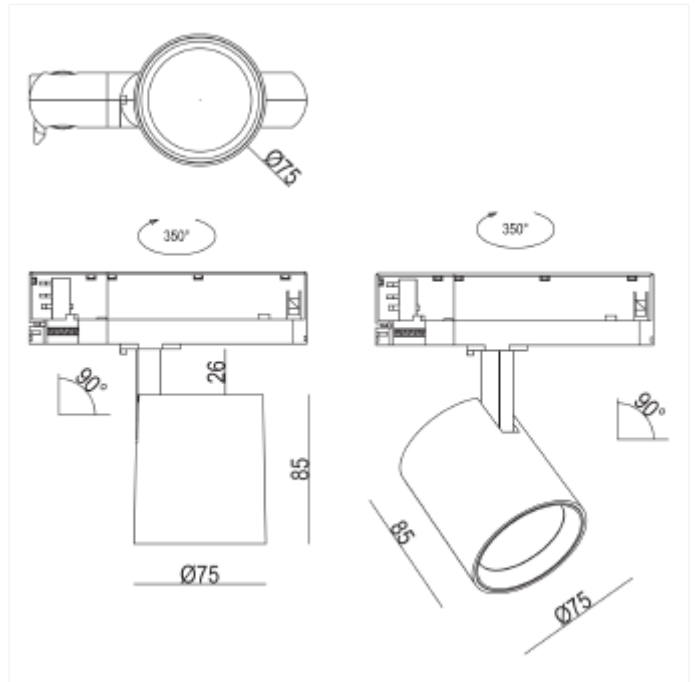

PRODUCT FAMILY SHEET
Rod Mini C

Rod Mini C

Rod Mini C is perfect for illuminating small areas such as walkways, stairs, or shelves to create a cozy atmosphere. With an impressive color rendering index (CRI) of over 80 and a warm color temperature of 3000K, Rod Mini C provides pleasant and atmospheric lighting with a light output of 350 lm/m and an efficiency of 80 lm/W. The product has a diameter of 75 mm, height of 85 mm, and an IP rating of IP20, making it suitable for indoor use.

VERSIONS

Art.No	Effect [W]	Cold Lumen [lm]	Lumen Output [lm]	CCT [K]	Beam Angle [°]	Lens Difuser	CRI [>]	Color	Light Control	Connection
102531-20-2	15	2189	1800	3000	20°	Clear	90	Black	None	Track 3-Circuit
102530-36-2	15	2145	1750	2700	36°	Clear	90	Black	None	Track 3-Circuit
102531-36-2	15	2189	1800	3000	36°	Clear	90	Black	None	Track 3-Circuit
102530-36-3	15	2145	1750	2700	36°	Clear	90	White	None	Track 3-Circuit
102531-20-3	15	2189	1800	3000	20°	Clear	90	White	None	Track 3-Circuit
102531-36-3	15	2189	1800	3000	36°	Clear	90	White	None	Track 3-Circuit