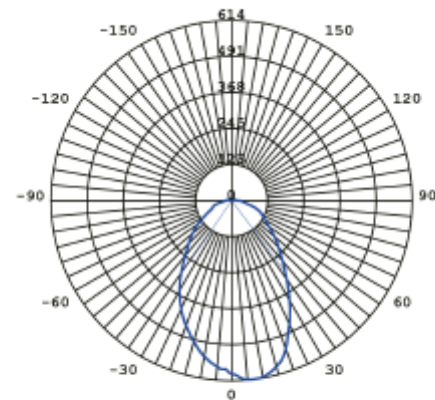

# PRODUCT SHEET

Dora 5 Pendant

Art. no: SLD-1010PL5-Chrome

Lighting Solutions

## Dora 5 Pendant

SLD-1010PL5  
Measurement: 5 5 cm

SPECIFICATIONS	
Lightsource Type:	LED (built in)
System Power [W]:	32,5W
CCT (Color Temperature):	3000K
CRI / Ra:	90
Lumen Output:	1250lm
Lumen LED (tc=25):	3000lm
Beam Angle:	120°
Lens (Diffuser):	Clear
System Voltage [V]:	230V 50Hz
Connection:	Cable 3m
Mounting:	Ceiling
Color:	Chrome
Length [mm]:	1100mm
Width [mm]:	100mm
Weight [kg]:	9,25kg

DORA PL 5

UNIT:cd  
AVERAGE BEAM ANGLE(50%):74.8 DE G