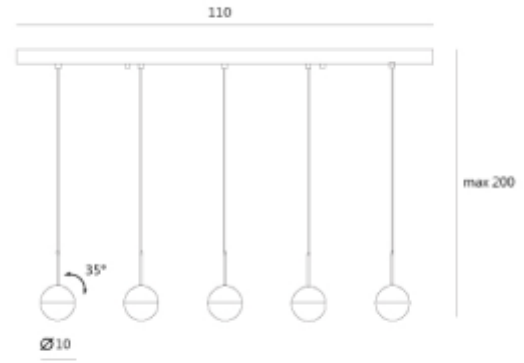

# PRODUCT SHEET

Dora 5 Pendant

Art. no: SLD-1010PL5-Chrome

Lighting Solutions

## Dora 5 Pendant

SLD-1010PL5  
Measurement: 5 5 cm

SPECIFICATIONS	
Lightsource Type:	LED (built in)
System Power [W]:	32,5W
CCT (Color Temperature):	3000K
CRI / Ra:	90
Lumen Output:	1250lm
Lumen LED (tc=25):	3000lm
Beam Angle:	120°
Lens (Diffuser):	Clear
System Voltage [V]:	230V 50Hz
Connection:	Cable 3m
Mounting:	Ceiling
Color:	Chrome
Length [mm]:	1100mm
Width [mm]:	100mm
Weight [kg]:	9,25kg

DORA PL 5

UNIT:cd  
AVERAGE BEAM ANGLE(50%):74.8 DE G