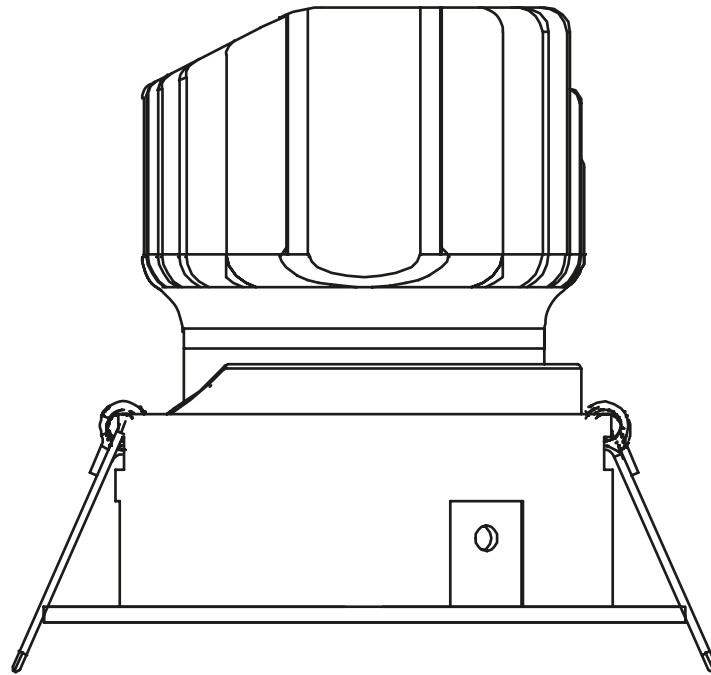

ART. NO.

102720-2-30-3
102720-30-2
102721-30-2
102721-30-3

102720-30-3
102720-30-3-ddd
102721-30-26

Ledpro
by **NORLUX**

Cilla Mini

INSTALLATION MANUAL

**⚠ Safety Notes:**

- The product must be installed, maintained, and operated as instructions below.
- Before starting installation of this product, make sure power supply is disconnected.
- Only to be installed by authorized electrician.
- Do not use abrasives or solvents when cleaning.
- Do not install the product if it appears damaged in any way. Check with manufacturer if in doubt.
- Do not modify this fitting in any matter as this will void warranty.
- Check protection class, if class I, it must be earthed.
- Disconnect power supply before maintenance or cleaning.