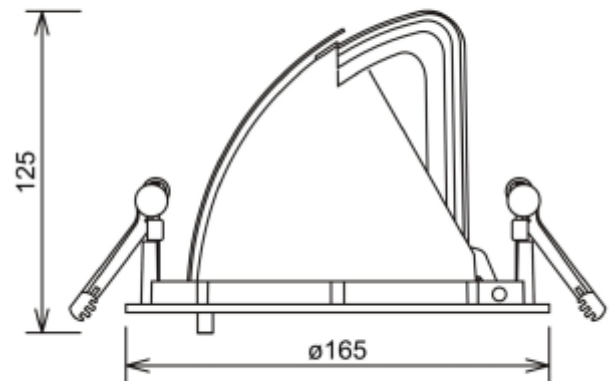

PRODUCT SHEET

Zeta Mini
Art. no: 1008-15-1

Lighting Solutions

Zeta Mini

 155mm

SPECIFICATIONS

Lightsource Type:	LED (built in)
System Power [W]:	28W
CCT (Color Temperature):	3000K
CRI / Ra:	90
Lumen LED (tc=25):	3350lm
Beam Angle:	15°
Lens (Diffuser):	Clear
Dimming:	None
System Voltage [V]:	230V 50Hz
Connection:	18i3 Quick connection
Mounting:	Recessed, Ceiling
Cut-out [mm]:	Ø155mm
Lifetime [h]:	L80B10: 100 000h
MacAdam (SDCM):	3
Color:	Grey
Length [mm]:	165mm
Height [mm]:	125mm
Width [mm]:	165mm
Weight [kg]:	0,95kg
To be recessed in insulation:	No

Zeta Mini is a small flexible LED downlight replacing the well-known Zebra mini, offering the same great quality and adjustment possibilities. The Zeta mini is supplied with 18i3 cable connector and can be delivered with a variety of connection options. The down light is available in three different colors.