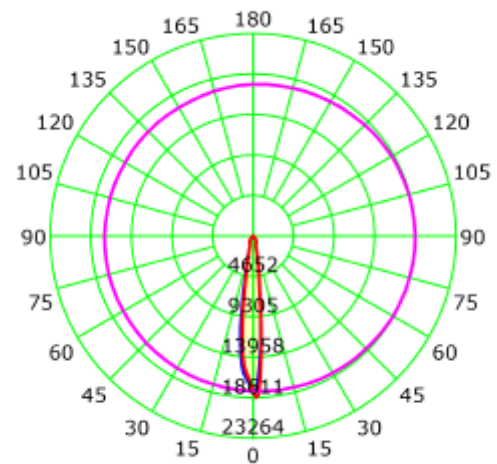

PRODUCT SHEET

Zeta Mini
Art. no: 1008-15-1

Lighting Solutions

Zeta Mini

 155mm

SPECIFICATIONS

Lightsource Type:	LED (built in)
System Power [W]:	28W
CCT (Color Temperature):	3000K
CRI / Ra:	90
Lumen LED (tc=25):	3350lm
Beam Angle:	15°
Lens (Diffuser):	Clear
Dimming:	None
System Voltage [V]:	230V 50Hz
Connection:	18i3 Quick connection
Mounting:	Recessed, Ceiling
Cut-out [mm]:	Ø155mm
Lifetime [h]:	L80B10: 100 000h
MacAdam (SDCM):	3
Color:	Grey
Length [mm]:	165mm
Height [mm]:	125mm
Width [mm]:	165mm
Weight [kg]:	0,95kg
To be recessed in insulation:	No

Zeta Mini is a small flexible LED downlight replacing the well-known Zebra mini, offering the same great quality and adjustment possibilities. The Zeta mini is supplied with 18i3 cable connector and can be delivered with a variety of connection options. The down light is available in three different colors.