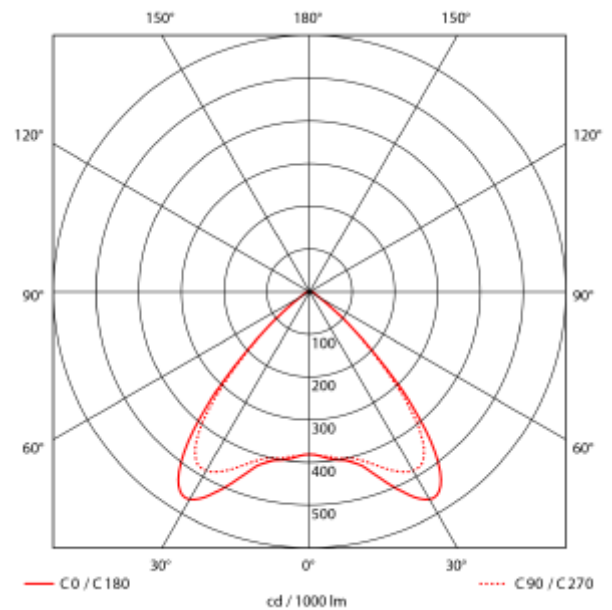

## Bladeline Z

SPECIFICATIONS	
Lightsource Type:	LED (built in)
System Power [W]:	75W
CCT (Color Temperature):	4000K
CRI / Ra:	80
Lumen Output:	13082lm
Lumen LED (tc=25):	13200lm
Beam Angle:	Wide
Dimming:	DALI2
System Voltage [V]:	230V 50Hz
Connection:	QuickConnect
Mounting:	Surface, Ceiling
Lifetime [h]:	L80B50: 100 000h
Lumen/W:	174lm/W
UGR (<=):	21
MacAdam (SDCM):	3
Through-wiring (mm2):	5x2,5
Color:	Aluminium
Length [mm]:	1539mm
Height [mm]:	70mm
Width [mm]:	90mm
Weight [kg]:	4kg

Bladeline Z is a highly efficient LED luminaire with up to 179lm/w. Due to fact that it may be installed surface mounted on the ceiling or on electrical tracks makes it highly flexible. Can be opened without using tools and it has the electric connectors on quick fit clamps. The Bladeline Z is made from galvanized steel with medium or wide beam (75° and 90°) optic in 42W or 75W versions.