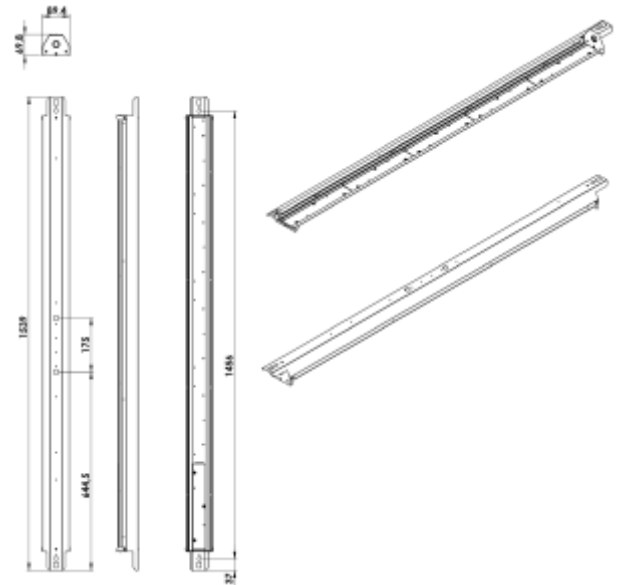

# PRODUCT SHEET

Bladeline Z

Art. no: 101138-01-1-ddd

Lighting Solutions

## Bladeline Z

SPECIFICATIONS	
Lightsource Type:	LED (built in)
System Power [W]:	75W
CCT (Color Temperature):	4000K
CRI / Ra:	80
Lumen Output:	13082lm
Lumen LED (tc=25):	13200lm
Beam Angle:	Wide
Dimming:	DALI2
System Voltage [V]:	230V 50Hz
Connection:	QuickConnect
Mounting:	Surface, Ceiling
Lifetime [h]:	L80B50: 100 000h
Lumen/W:	174lm/W
UGR (<=):	21
MacAdam (SDCM):	3
Through-wiring (mm2):	5x2,5
Color:	Aluminium
Length [mm]:	1539mm
Height [mm]:	70mm
Width [mm]:	90mm
Weight [kg]:	4kg

Bladeline Z is a highly efficient LED luminaire with up to 179lm/w. Due to fact that it may be installed surface mounted on the ceiling or on electrical tracks makes it highly flexible. Can be opened without using tools and it has the electric connectors on quick fit clamps. The Bladeline Z is made from galvanized steel with medium or wide beam (75° and 90°) optic in 42W or 75W versions.