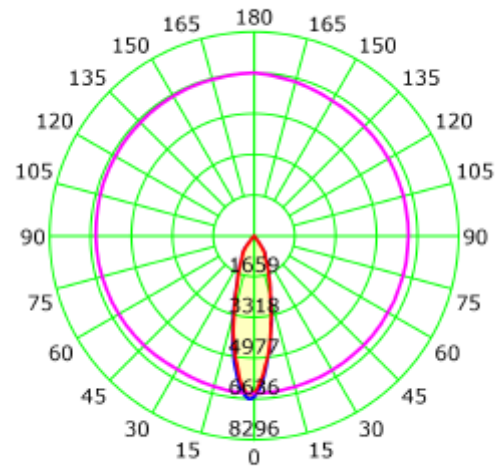

PRODUCT SHEET

Zeta Mini
Art. no: 1018-30-1

Lighting Solutions

Zeta Mini

 155mm

SPECIFICATIONS

Lightsource Type:	LED (built in)
System Power [W]:	28W
CCT (Color Temperature):	3000K
CRI / Ra:	80
Lumen LED (tc=25):	3950lm
Beam Angle:	30°
Lens (Diffuser):	Clear
Dimming:	None
System Voltage [V]:	230V 50Hz
Connection:	18i3 Quick connection
Mounting:	Recessed, Ceiling
Cut-out [mm]:	Ø155mm
Lifetime [h]:	L80B10: 100 000h
MacAdam (SDCM):	3
Color:	Grey
Length [mm]:	165mm
Height [mm]:	125mm
Width [mm]:	165mm
Weight [kg]:	0,95kg
To be recessed in insulation:	No

Zeta Mini is a small flexible LED downlight replacing the well-known Zebra mini, offering the same great quality and adjustment possibilities. The Zeta mini is supplied with 18i3 cable connector and can be delivered with a variety of connection options. The down light is available in three different colors.