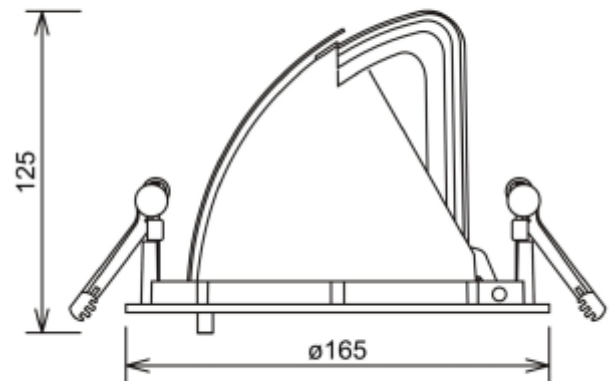

PRODUCT SHEET

Zeta Mini
Art. no: 1018-30-1

Lighting Solutions

Zeta Mini

 155mm

SPECIFICATIONS

Lightsource Type:	LED (built in)
System Power [W]:	28W
CCT (Color Temperature):	3000K
CRI / Ra:	80
Lumen LED (tc=25):	3950lm
Beam Angle:	30°
Lens (Diffuser):	Clear
Dimming:	None
System Voltage [V]:	230V 50Hz
Connection:	18i3 Quick connection
Mounting:	Recessed, Ceiling
Cut-out [mm]:	Ø155mm
Lifetime [h]:	L80B10: 100 000h
MacAdam (SDCM):	3
Color:	Grey
Length [mm]:	165mm
Height [mm]:	125mm
Width [mm]:	165mm
Weight [kg]:	0,95kg
To be recessed in insulation:	No

Zeta Mini is a small flexible LED downlight replacing the well-known Zebra mini, offering the same great quality and adjustment possibilities. The Zeta mini is supplied with 18i3 cable connector and can be delivered with a variety of connection options. The down light is available in three different colors.