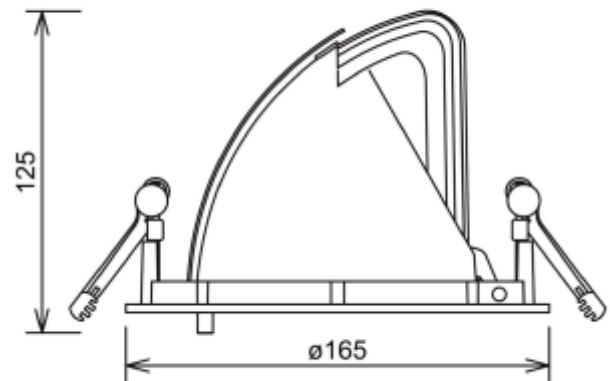

PRODUCT SHEET

Zeta Mini

Art. no: 1022-15-3

Lighting Solutions

Zeta Mini

 155mm

Zeta Mini is a small flexible LED downlight replacing the well-known Zebra mini, offering the same great quality and adjustment possibilities. The Zeta mini is supplied with 18i3 cable connector and can be delivered with a variety of connection options. The down light is available in three different colors.

SPECIFICATIONS

Lightsource Type:	LED (built in)
System Power [W]:	28W
CCT (Color Temperature):	Meat
CRI / Ra:	80
Lumen LED (tc=25):	2100lm
Beam Angle:	15°
Lens (Diffuser):	Clear
Dimming:	None
System Voltage [V]:	230V 50Hz
Connection:	18i3 Quick connection
Mounting:	Recessed, Ceiling
Cut-out [mm]:	Ø155mm
Lifetime [h]:	L80B10: 100 000h
MacAdam (SDCM):	3
Color:	White
Length [mm]:	165mm
Height [mm]:	125mm
Width [mm]:	165mm
Weight [kg]:	0,95kg
To be recessed in insulation:	No