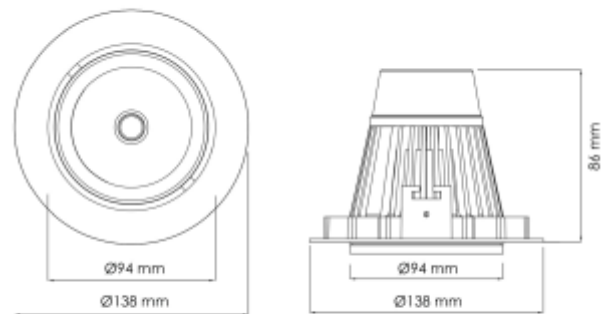

PRODUCT SHEET

Torres Mini

Art. no: 17028-6-20-3-ddd

Lighting Solutions

Torres Mini

125mm

SPECIFICATIONS

Lightsource Type:	LED (built in)
System Power [W]:	23W
CCT (Color Temperature):	2700K
CRI / Ra:	80
Lumen Output:	2939lm
Lumen LED (tc=25):	3350lm
Beam Angle:	20°
Lens (Diffuser):	Clear
Dimming:	DALI
System Voltage [V]:	230V 50Hz
Connection:	18i5 DALI Quick connection
Mounting:	Recessed, Ceiling
Cut-out [mm]:	Ø125mm
Lumen/W:	128lm/W
UGR (<=):	16
MacAdam (SDCM):	3
Color:	White
Length [mm]:	138mm
Height [mm]:	86mm
Width [mm]:	94mm
To be recessed in insulation:	No

This is by far our most popular mini" downlight and it offers huge flexibility, tiltable up to 25 degrees. This downlight has a recessed light source giving a minimum of stray light. The Torres Mini can be supplied with a variety of connector solutions.