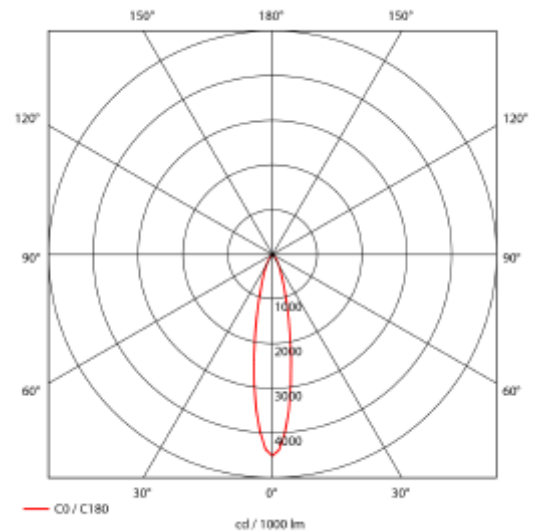

PRODUCT SHEET

Torres Mini

Art. no: 17028-6-20-3-ddd

Lighting Solutions

Torres Mini

125mm

SPECIFICATIONS

Lightsource Type:	LED (built in)
System Power [W]:	23W
CCT (Color Temperature):	2700K
CRI / Ra:	80
Lumen Output:	2939lm
Lumen LED (tc=25):	3350lm
Beam Angle:	20°
Lens (Diffuser):	Clear
Dimming:	DALI
System Voltage [V]:	230V 50Hz
Connection:	18i5 DALI Quick connection
Mounting:	Recessed, Ceiling
Cut-out [mm]:	Ø125mm
Lumen/W:	128lm/W
UGR (<=):	16
MacAdam (SDCM):	3
Color:	White
Length [mm]:	138mm
Height [mm]:	86mm
Width [mm]:	94mm
To be recessed in insulation:	No

This is by far our most popular mini" downlight and it offers huge flexibility, tiltable up to 25 degrees. This downlight has a recessed light source giving a minimum of stray light. The Torres Mini can be supplied with a variety of connector solutions.