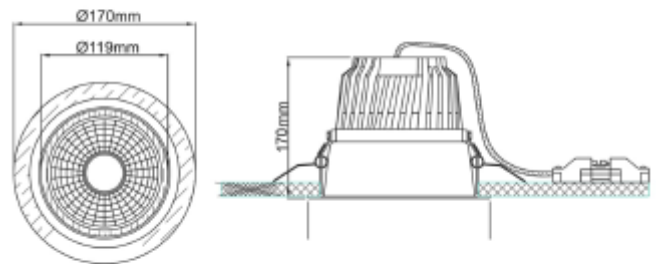

## FDV SPEC SHEET

Trimo

Art. no: 18045-6-30-2

Lighting Solutions

 155mm

### MOUNTING / CONNECTION

Connection:	18i3 Quick connection
Cut-out [mm]:	Ø155
Mounting:	Recessed, Ceiling

### PRODUCT

To be recessed in insulation:	No
Ingress Protection:	IP20
Lifetime [h]:	L80B10: 60 000
Color:	Black
Length [mm]:	170
Height [mm]:	170
Width [mm]:	170
Weight [kg]:	1,4