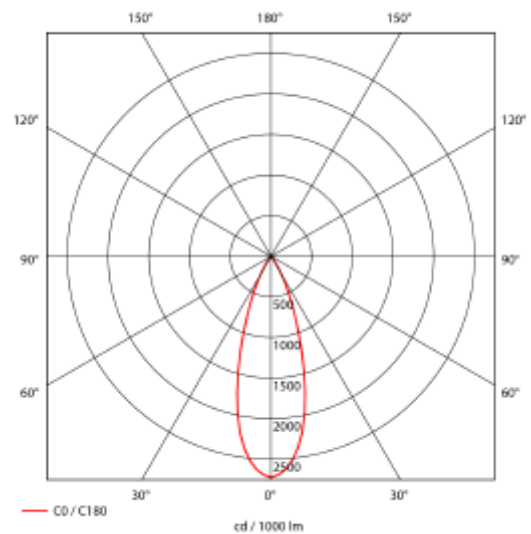

PRODUCT SHEET

Trimo

Art. no: 18045-6-30-2

Lighting Solutions

Trimo

 155mm

SPECIFICATIONS

Lightsource Type:	LED (built in)
System Power [W]:	31W
CCT (Color Temperature):	3000K
CRI / Ra:	80
Lumen Output:	3816lm
Lumen LED (tc=25):	4450lm
Beam Angle:	30°
Lens (Diffuser):	Clear
Dimming:	None
System Voltage [V]:	230V 50Hz
Connection:	18i3 Quick connection
Mounting:	Recessed, Ceiling
Cut-out [mm]:	Ø155mm
Lifetime [h]:	L80B10: 60 000h
Lumen/W:	123lm/W
UGR (<=):	13
MacAdam (SDCM):	3
Color:	Black
Length [mm]:	170mm
Height [mm]:	170mm
Width [mm]:	170mm
Weight [kg]:	1,4kg
To be recessed in insulation:	No