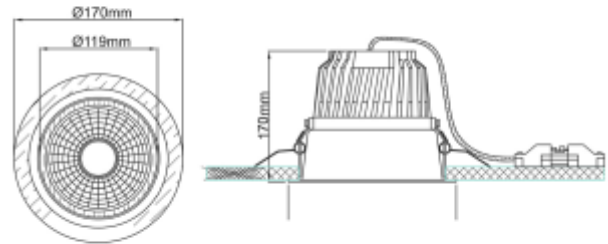

PRODUCT SHEET

Trimo

Art. no: 18045-6-30-2

Lighting Solutions

Trimo

 155mm

SPECIFICATIONS

Lightsource Type:	LED (built in)
System Power [W]:	31W
CCT (Color Temperature):	3000K
CRI / Ra:	80
Lumen Output:	3816lm
Lumen LED (tc=25):	4450lm
Beam Angle:	30°
Lens (Diffuser):	Clear
Dimming:	None
System Voltage [V]:	230V 50Hz
Connection:	18i3 Quick connection
Mounting:	Recessed, Ceiling
Cut-out [mm]:	Ø155mm
Lifetime [h]:	L80B10: 60 000h
Lumen/W:	123lm/W
UGR (<=):	13
MacAdam (SDCM):	3
Color:	Black
Length [mm]:	170mm
Height [mm]:	170mm
Width [mm]:	170mm
Weight [kg]:	1,4kg
To be recessed in insulation:	No

Tired of downlights giving obtrusive annoying stray light? Our Trimo range of downlights guarantees a minimum of stray light, this is accomplished by using a recessed LED light source. The Trimo range has a 18i3 connector and can be supplied with a variety of connector solutions.