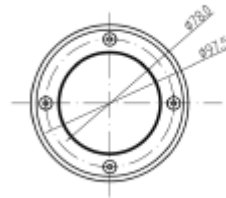

PRODUCT SHEET

Regor 600lm 830 25° 6W Brushed Steel

Art. no: 2565-25-1

Lighting Solutions

Regor 600lm 830 25° 6W Brushed Steel

SPECIFICATIONS

System Power [W]:	6W
CCT (Color Temperature):	3000K
CRI / Ra:	80
Lumen LED (tc=25):	600lm
Beam Angle:	25°
Lens (Diffuser):	Clear
Dimming:	Phase-Cut
System Voltage [V]:	230V 50Hz
Connection:	Terminal
Mounting:	Recessed, Ground
Lumen/W:	38lm/W
Color:	Brushed Steel
Height [mm]:	155mm
Width [mm]:	120mm
Weight [kg]:	0,9kg