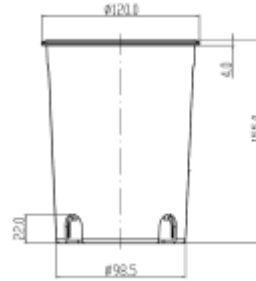

PRODUCT SHEET

Regor 600lm 830 25° 6W Brushed Steel

Art. no: 2565-25-1

Lighting Solutions

Regor 600lm 830 25° 6W Brushed Steel

SPECIFICATIONS

System Power [W]:	6W
CCT (Color Temperature):	3000K
CRI / Ra:	80
Lumen LED (tc=25):	600lm
Beam Angle:	25°
Lens (Diffuser):	Clear
Dimming:	Phase-Cut
System Voltage [V]:	230V 50Hz
Connection:	Terminal
Mounting:	Recessed, Ground
Lumen/W:	38lm/W
Color:	Brushed Steel
Height [mm]:	155mm
Width [mm]:	120mm
Weight [kg]:	0,9kg