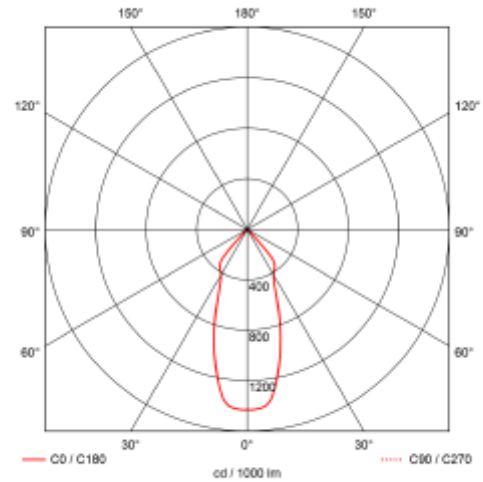

PRODUCT SHEET

Ceto Fixed
Art. no: 28830-36-2

Lighting Solutions

Ceto Fixed

92mm

SPECIFICATIONS	
System Power [W]:	15W
CCT (Color Temperature):	3000K
CRI / Ra:	80
Lumen Output:	1335lm
Lumen LED (tc=25):	1500lm
Beam Angle:	36°
Lens (Diffuser):	Clear
Dimming:	Phase-Cut
System Voltage [V]:	230V 50Hz
Connection:	QuickConnect
Mounting:	Recessed, Ceiling
Cut-out [mm]:	Ø92mm
Lifetime [h]:	L80B10: 100 000h
Lumen/W:	89lm/W
MacAdam (SDCM):	3
Color:	Black
Height [mm]:	90mm
Diameter [mm]:	98mm
Weight [kg]:	0,25kg
To be recessed in insulation:	No

Ceto Fixed is a downlight with 15W effect and secluded light source. 36° beam angle and IP44 certified. Ceto Fixed is the natural choice if you are looking for an exclusive expression that provides a comfortable and good light. Dimmable phase-cut driver included.