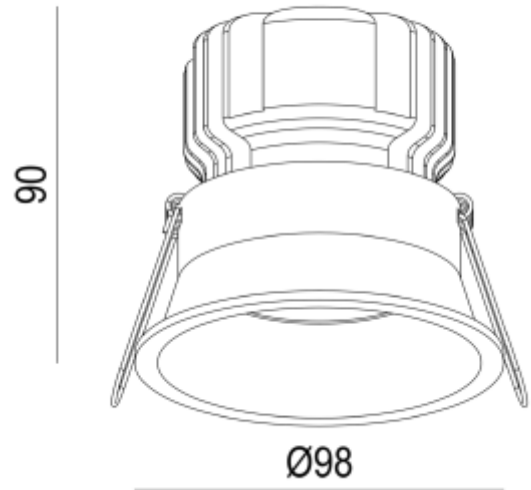

PRODUCT SHEET

Ceto Fixed
Art. no: 28830-36-2

Lighting Solutions

Ceto Fixed

92mm

SPECIFICATIONS	
System Power [W]:	15W
CCT (Color Temperature):	3000K
CRI / Ra:	80
Lumen Output:	1335lm
Lumen LED (tc=25):	1500lm
Beam Angle:	36°
Lens (Diffuser):	Clear
Dimming:	Phase-Cut
System Voltage [V]:	230V 50Hz
Connection:	QuickConnect
Mounting:	Recessed, Ceiling
Cut-out [mm]:	Ø92mm
Lifetime [h]:	L80B10: 100 000h
Lumen/W:	89lm/W
MacAdam (SDCM):	3
Color:	Black
Height [mm]:	90mm
Diameter [mm]:	98mm
Weight [kg]:	0,25kg
To be recessed in insulation:	No

Ceto Fixed is a downlight with 15W effect and secluded light source. 36° beam angle and IP44 certified. Ceto Fixed is the natural choice if you are looking for an exclusive expression that provides a comfortable and good light. Dimmable phase-cut driver included.